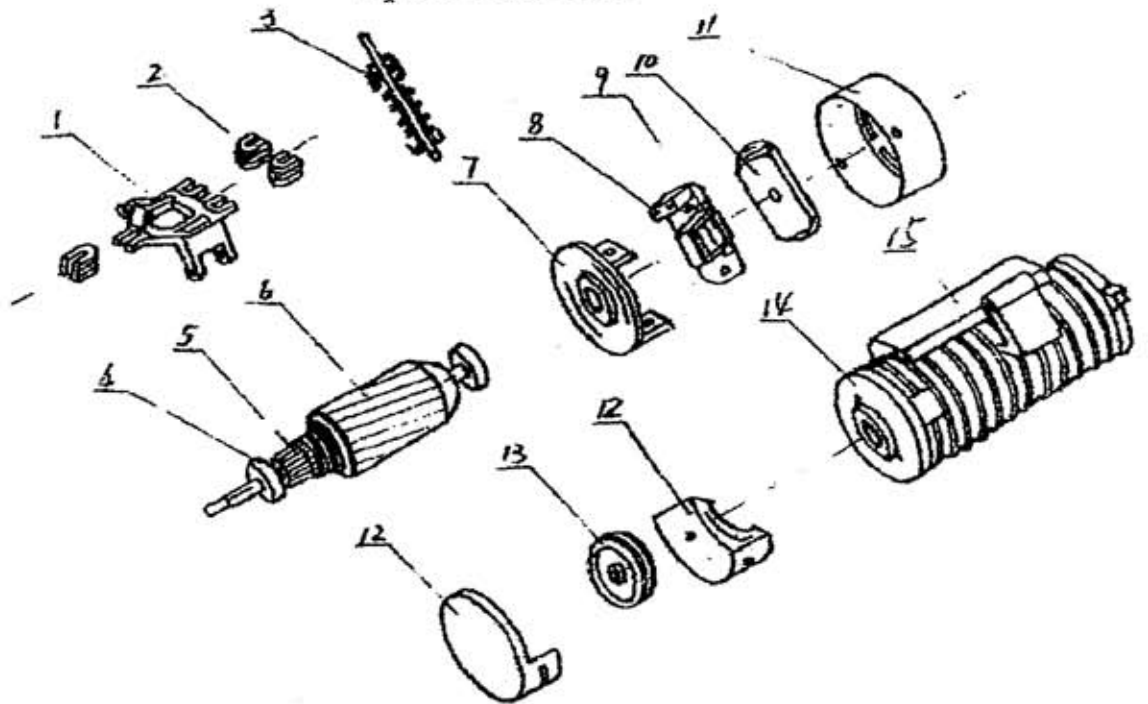

## ESM Electronic Servo Motor Spare Parts List

NUMBER	NAME	PIECE	NUMBER	NAME	PIECE
1	Table mount	1	9	Transformer	1
2	Rubber foot	3	10	Electronic controller	1
3	Sensor	1	11	End cover	1
4	6202 Bearing	2	12	Belt guard	1
5	Commutator	1	13	Pulley	1
6	Rotor	1	14	Stator	1
7	Back bracket	1	15	Resistance box	1
8	Inductance	1			