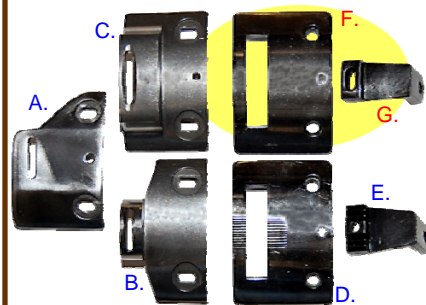

ARTISAN®
Needle Plates
and Feed Dogs
for
TORO-3000,
TORO-3200,
TORO-4000,
TORO 4500,
Juki TSC-441, Pro
2000,

A. Slotted 43332 $85.00
B. Stirrup 43333 $129.00
C. Holster 43334 $129.00
D. Fabric 43337 $55.00
E. Fabric 211-63400 $69.00
F. Leather 43337-L $55.00
G. Leather 211-63400-L $75.00

PRESSER FEET FOR: WALKING FEET MACHINES

ARTISAN®: 1797AB & 797 AB Series, JUKI: DU 141 H, NAKAJIMA: 180L
BROTHER: B 797, MITSUBISHI: DY and LY Series, CHANDLER: 337, and Others.

Zipper / Cording Foot Set
Right Side U-192R,U-193R **40.00**
PER SET

Zipper / Cording Foot Set
Left Side U-192Q, U-193Q **40.00**
PER SET

Welting Feet Sets NEW STYLE
U-192KC 1/4", U-193K **40.00**
PER SET

Leather Feet Sets
U-192T, U-193T **40.00**
PER SET

PRESSER FEET FOR: Compound Feed, Walking Feet Machines.

ARTISAN®: 618-1 Series, 4400 Series, 2618 Series JUKI: LU 563, DNU 241H, 1541, LU-1508, etc.
BROTHER: B 837, F-52, F-53 CONSEW: 206 RB, 225, 226 R, 255 RB, SINGER: 111w, 211u, 411
MITSUBISHI: 400, 4400, 4410, TACSEW: 111, 206, AND OTHERS.

Leather Foot Sets
S514 **40.00**
PER SET

Welting Feet Sets
S32, S95 **40.00**
PER SET

Zipper / Cording Feet Sets
240135, Outside foot, right side
240158, Inside foot, right side **40.00**
PER SET

ASK, We Have It All,
IN STOCK