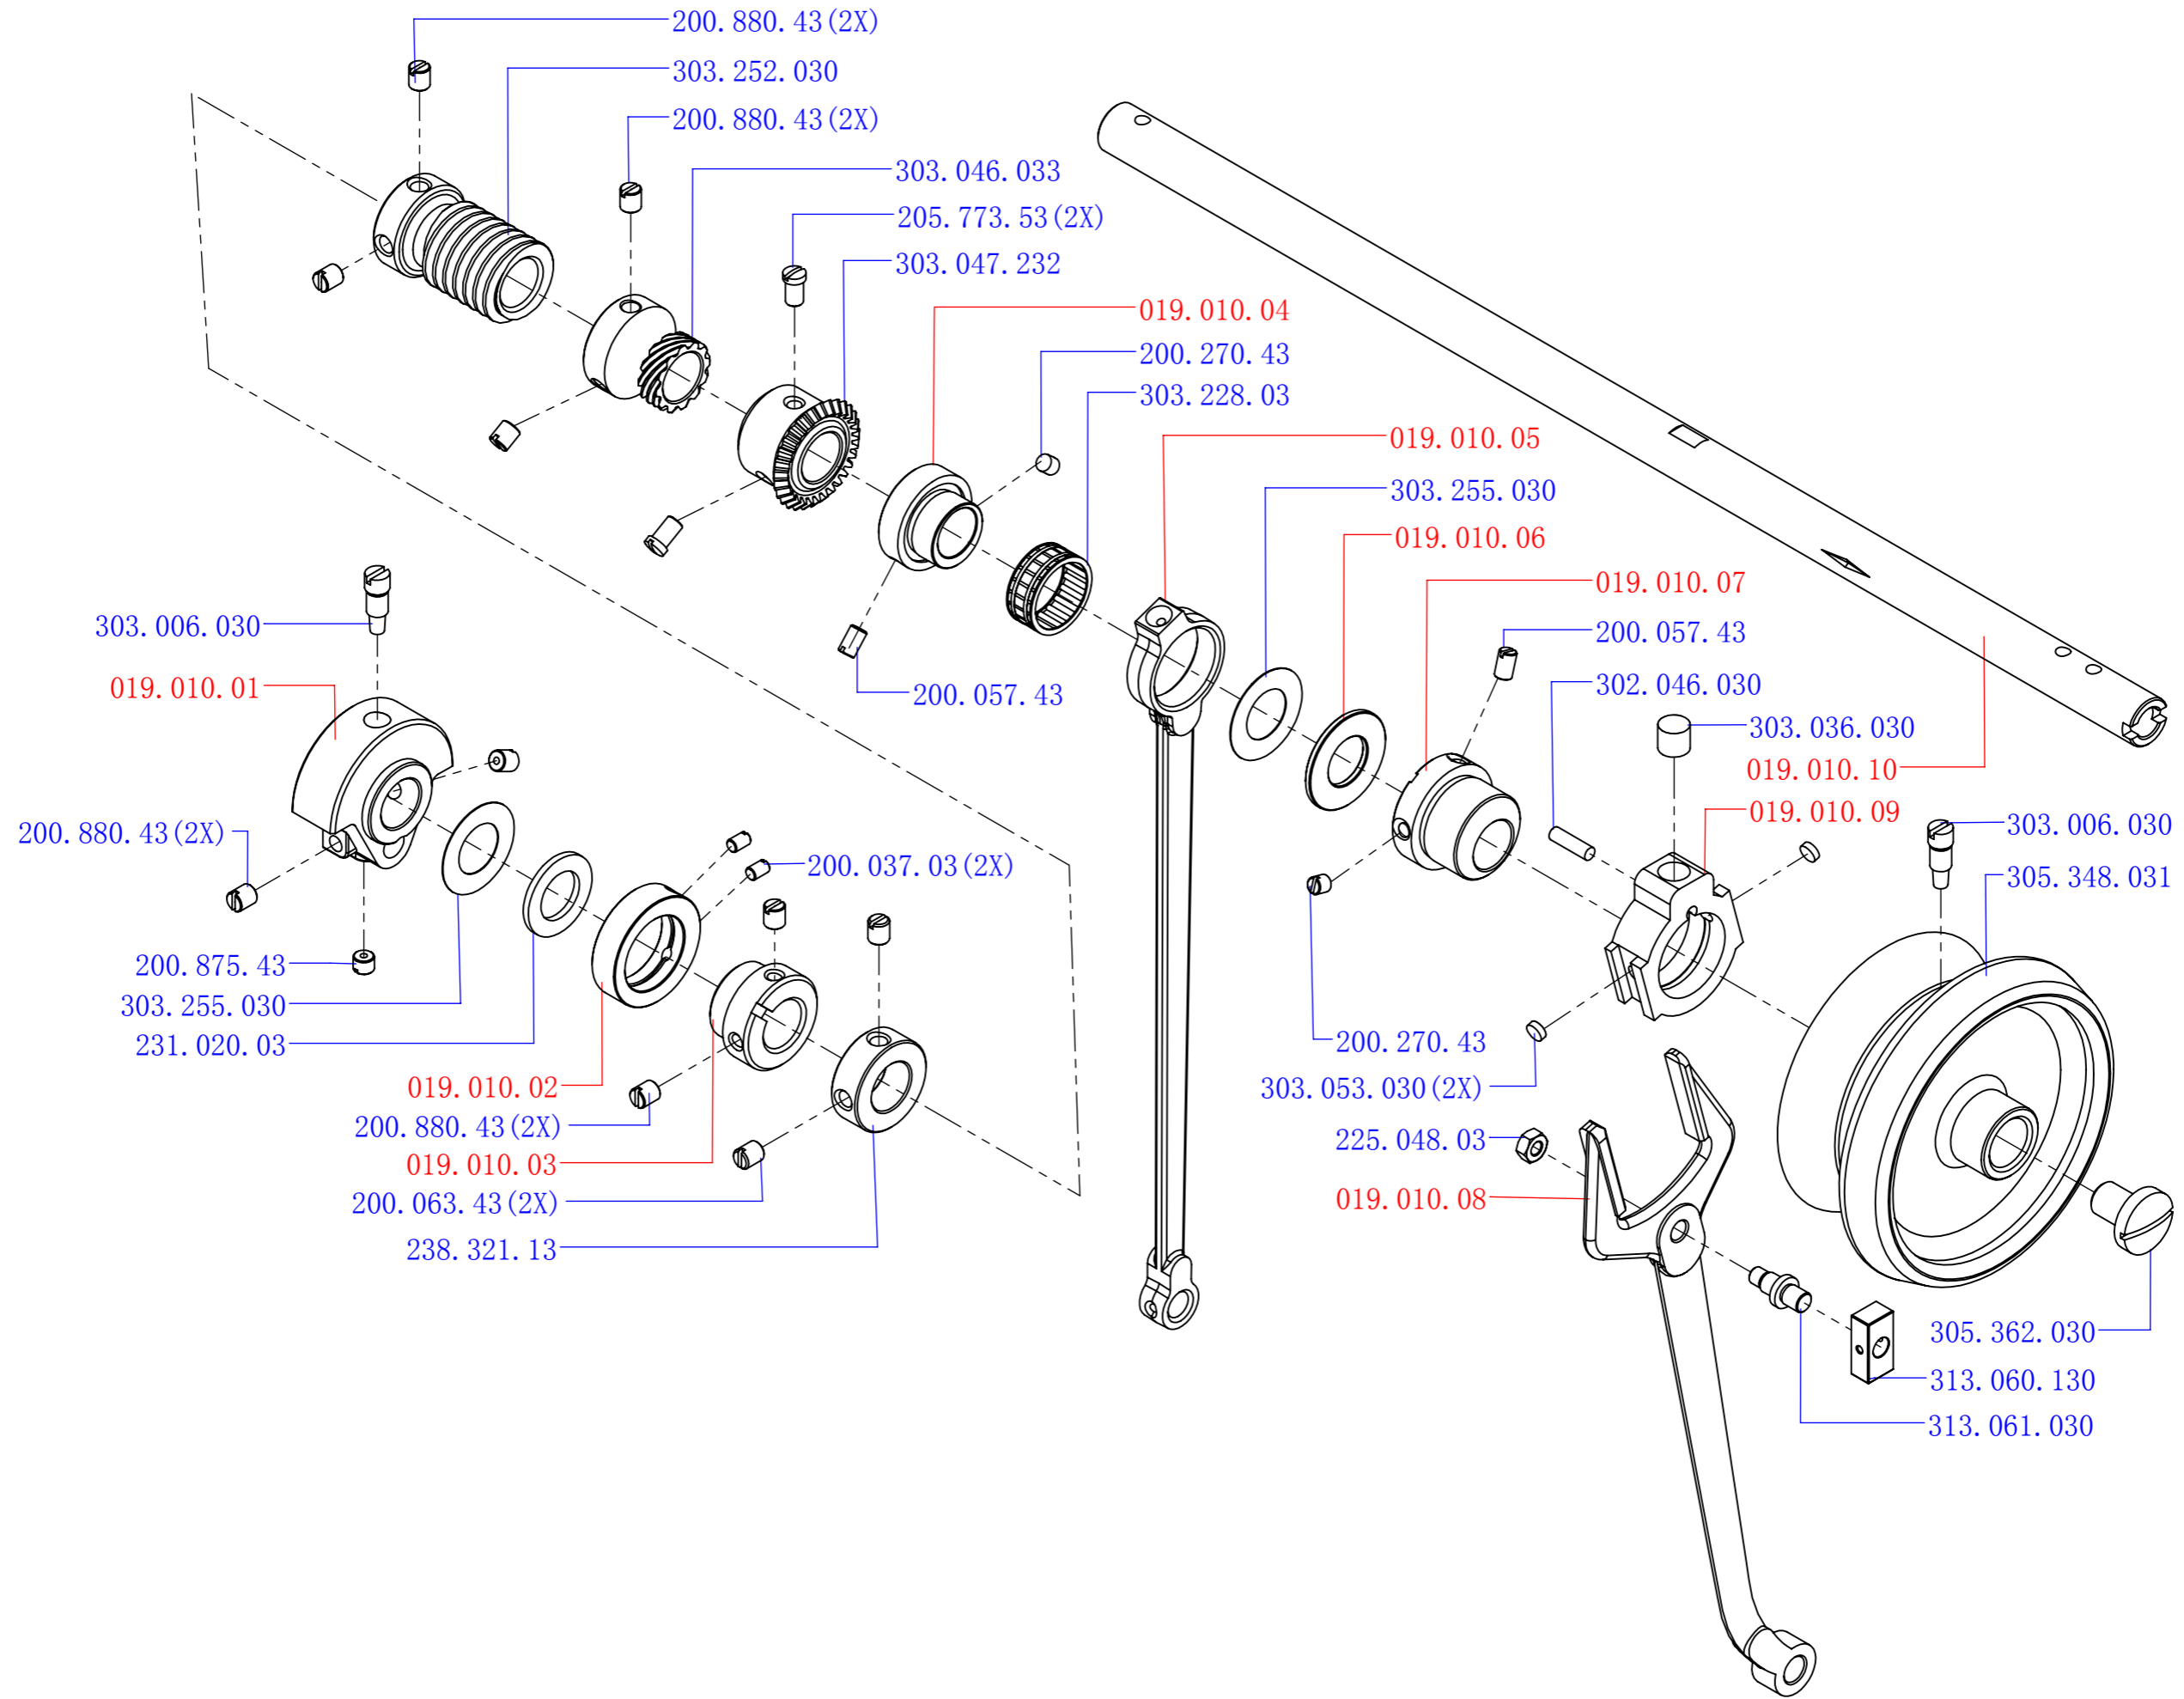

PARTS MANUAL

Medium-weight Materials Utility-decorative
stitch Zigzag Industrial Sewing Machine

Turn off the power switch when carrying out inspection,
adjustment and maintenance

16