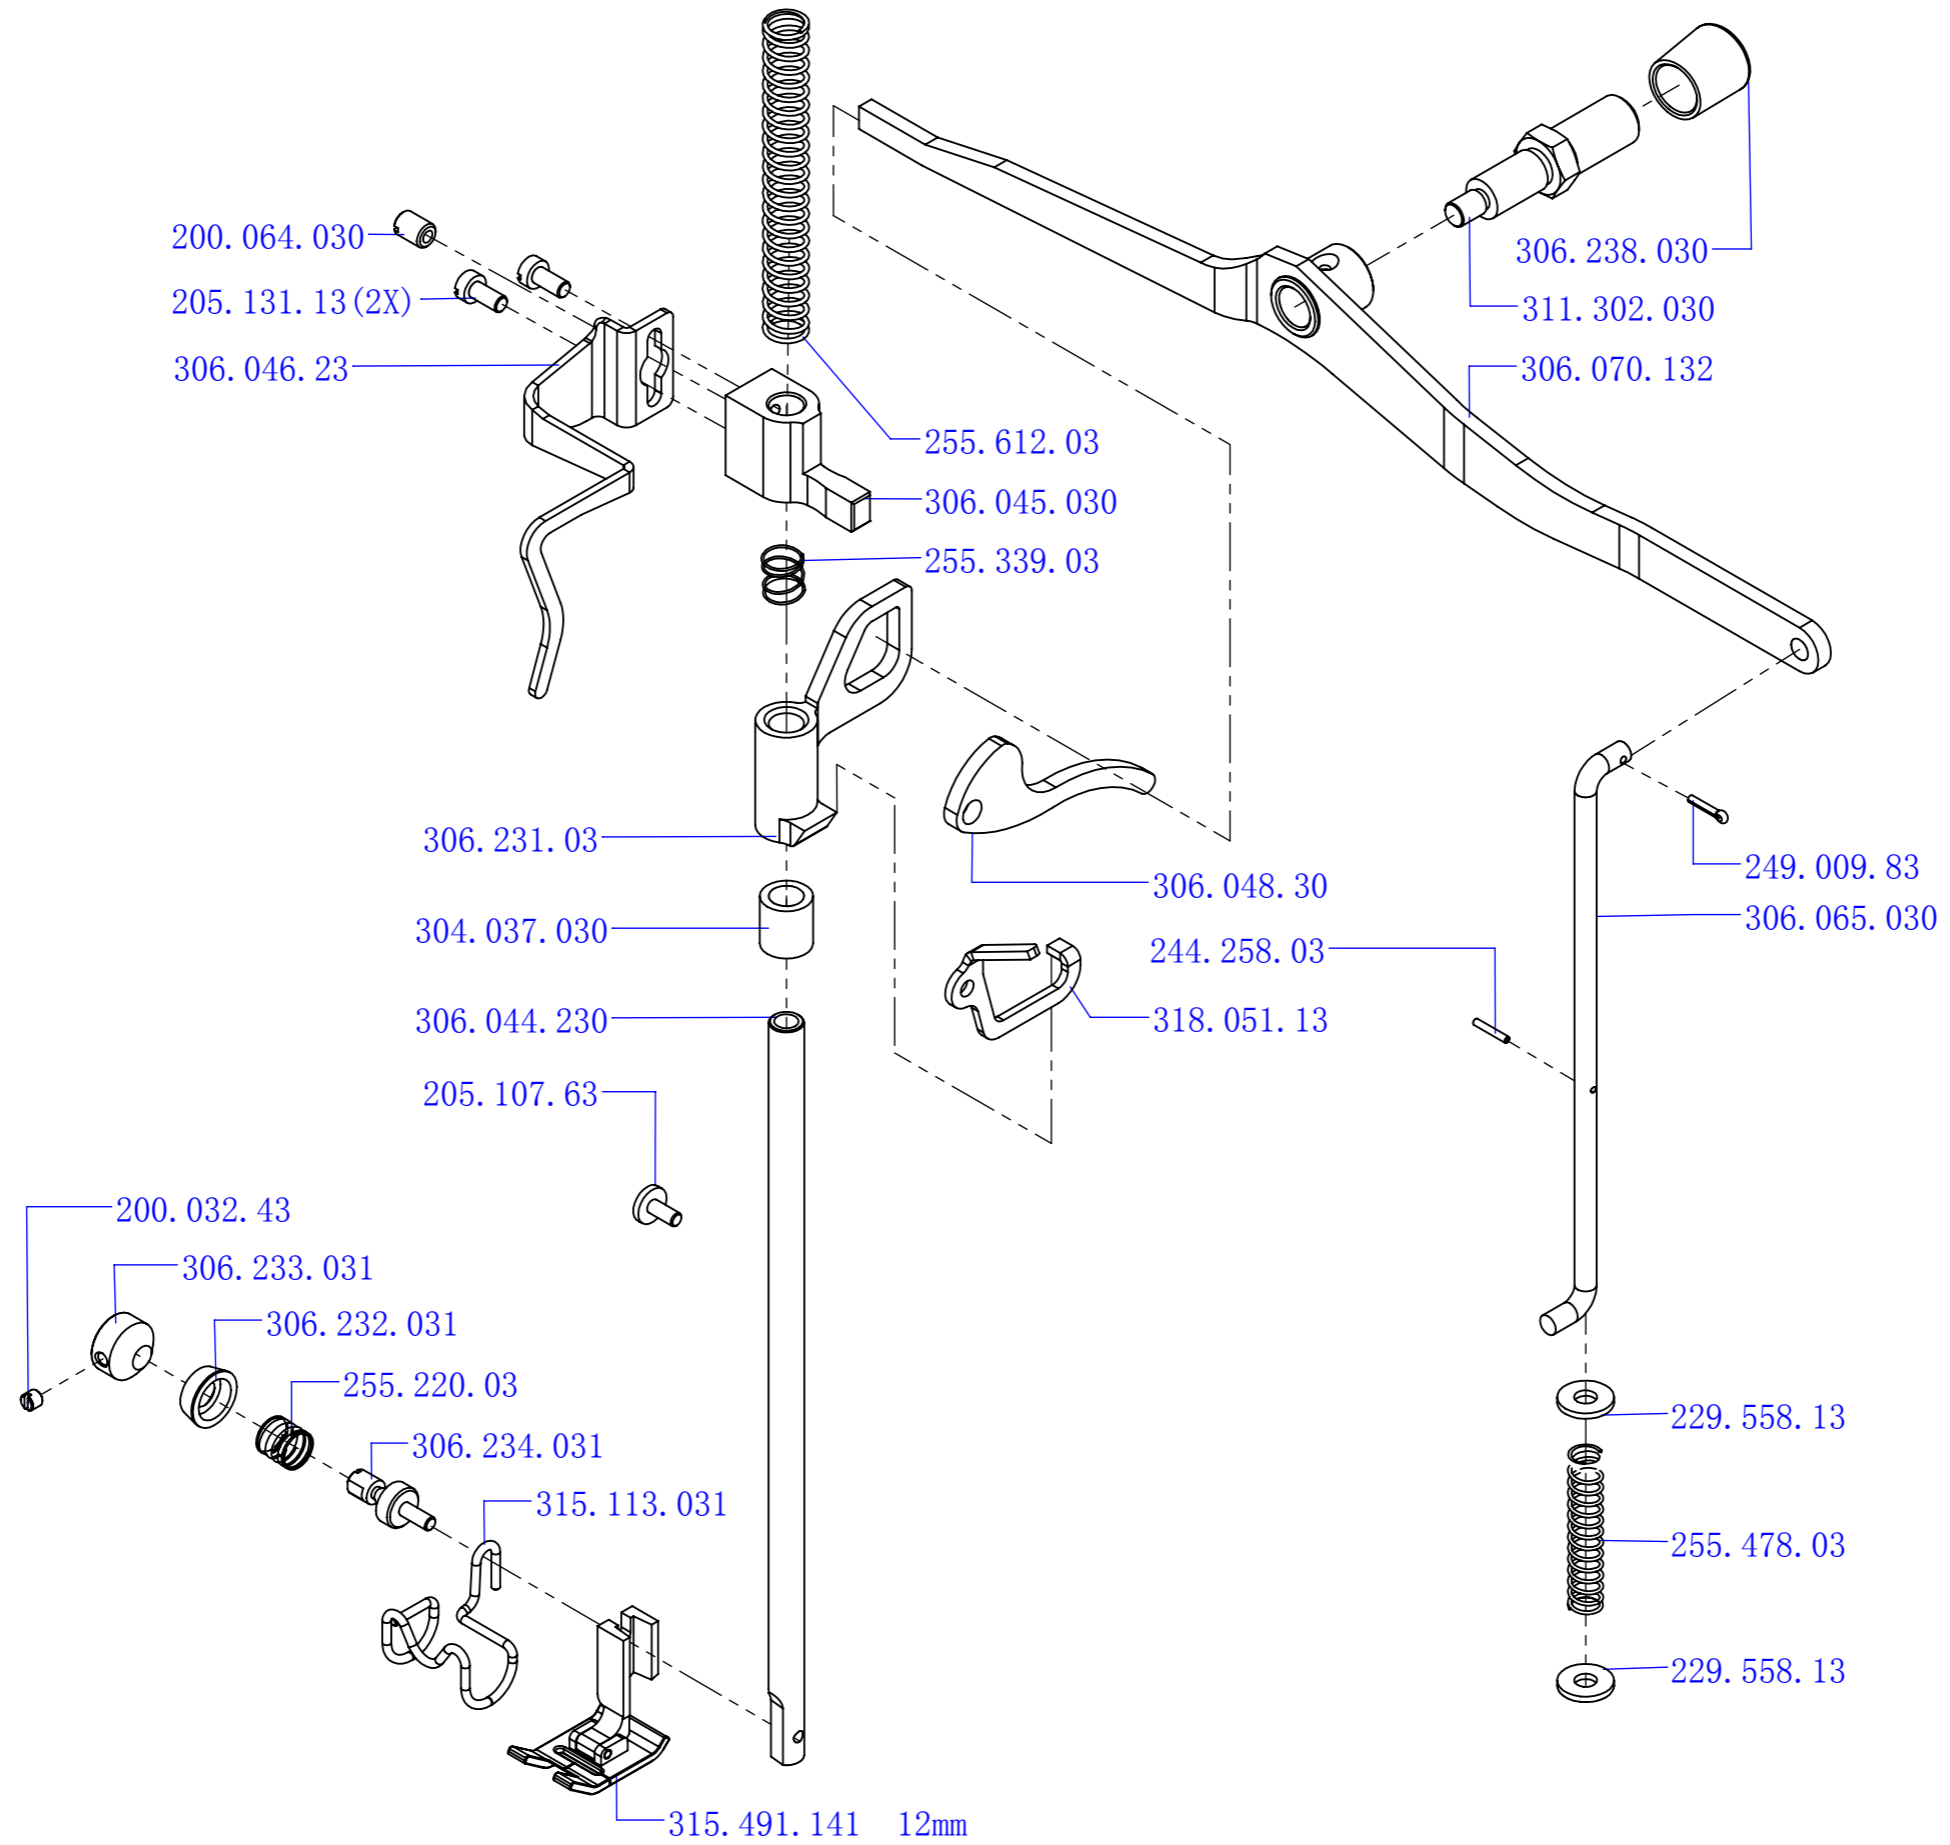

PARTS MANUAL

Medium-weight Materials Utility-decorative
stitch Zigzag Industrial Sewing Machine

Turn off the power switch when carrying out inspection,
adjustment and maintenance

16