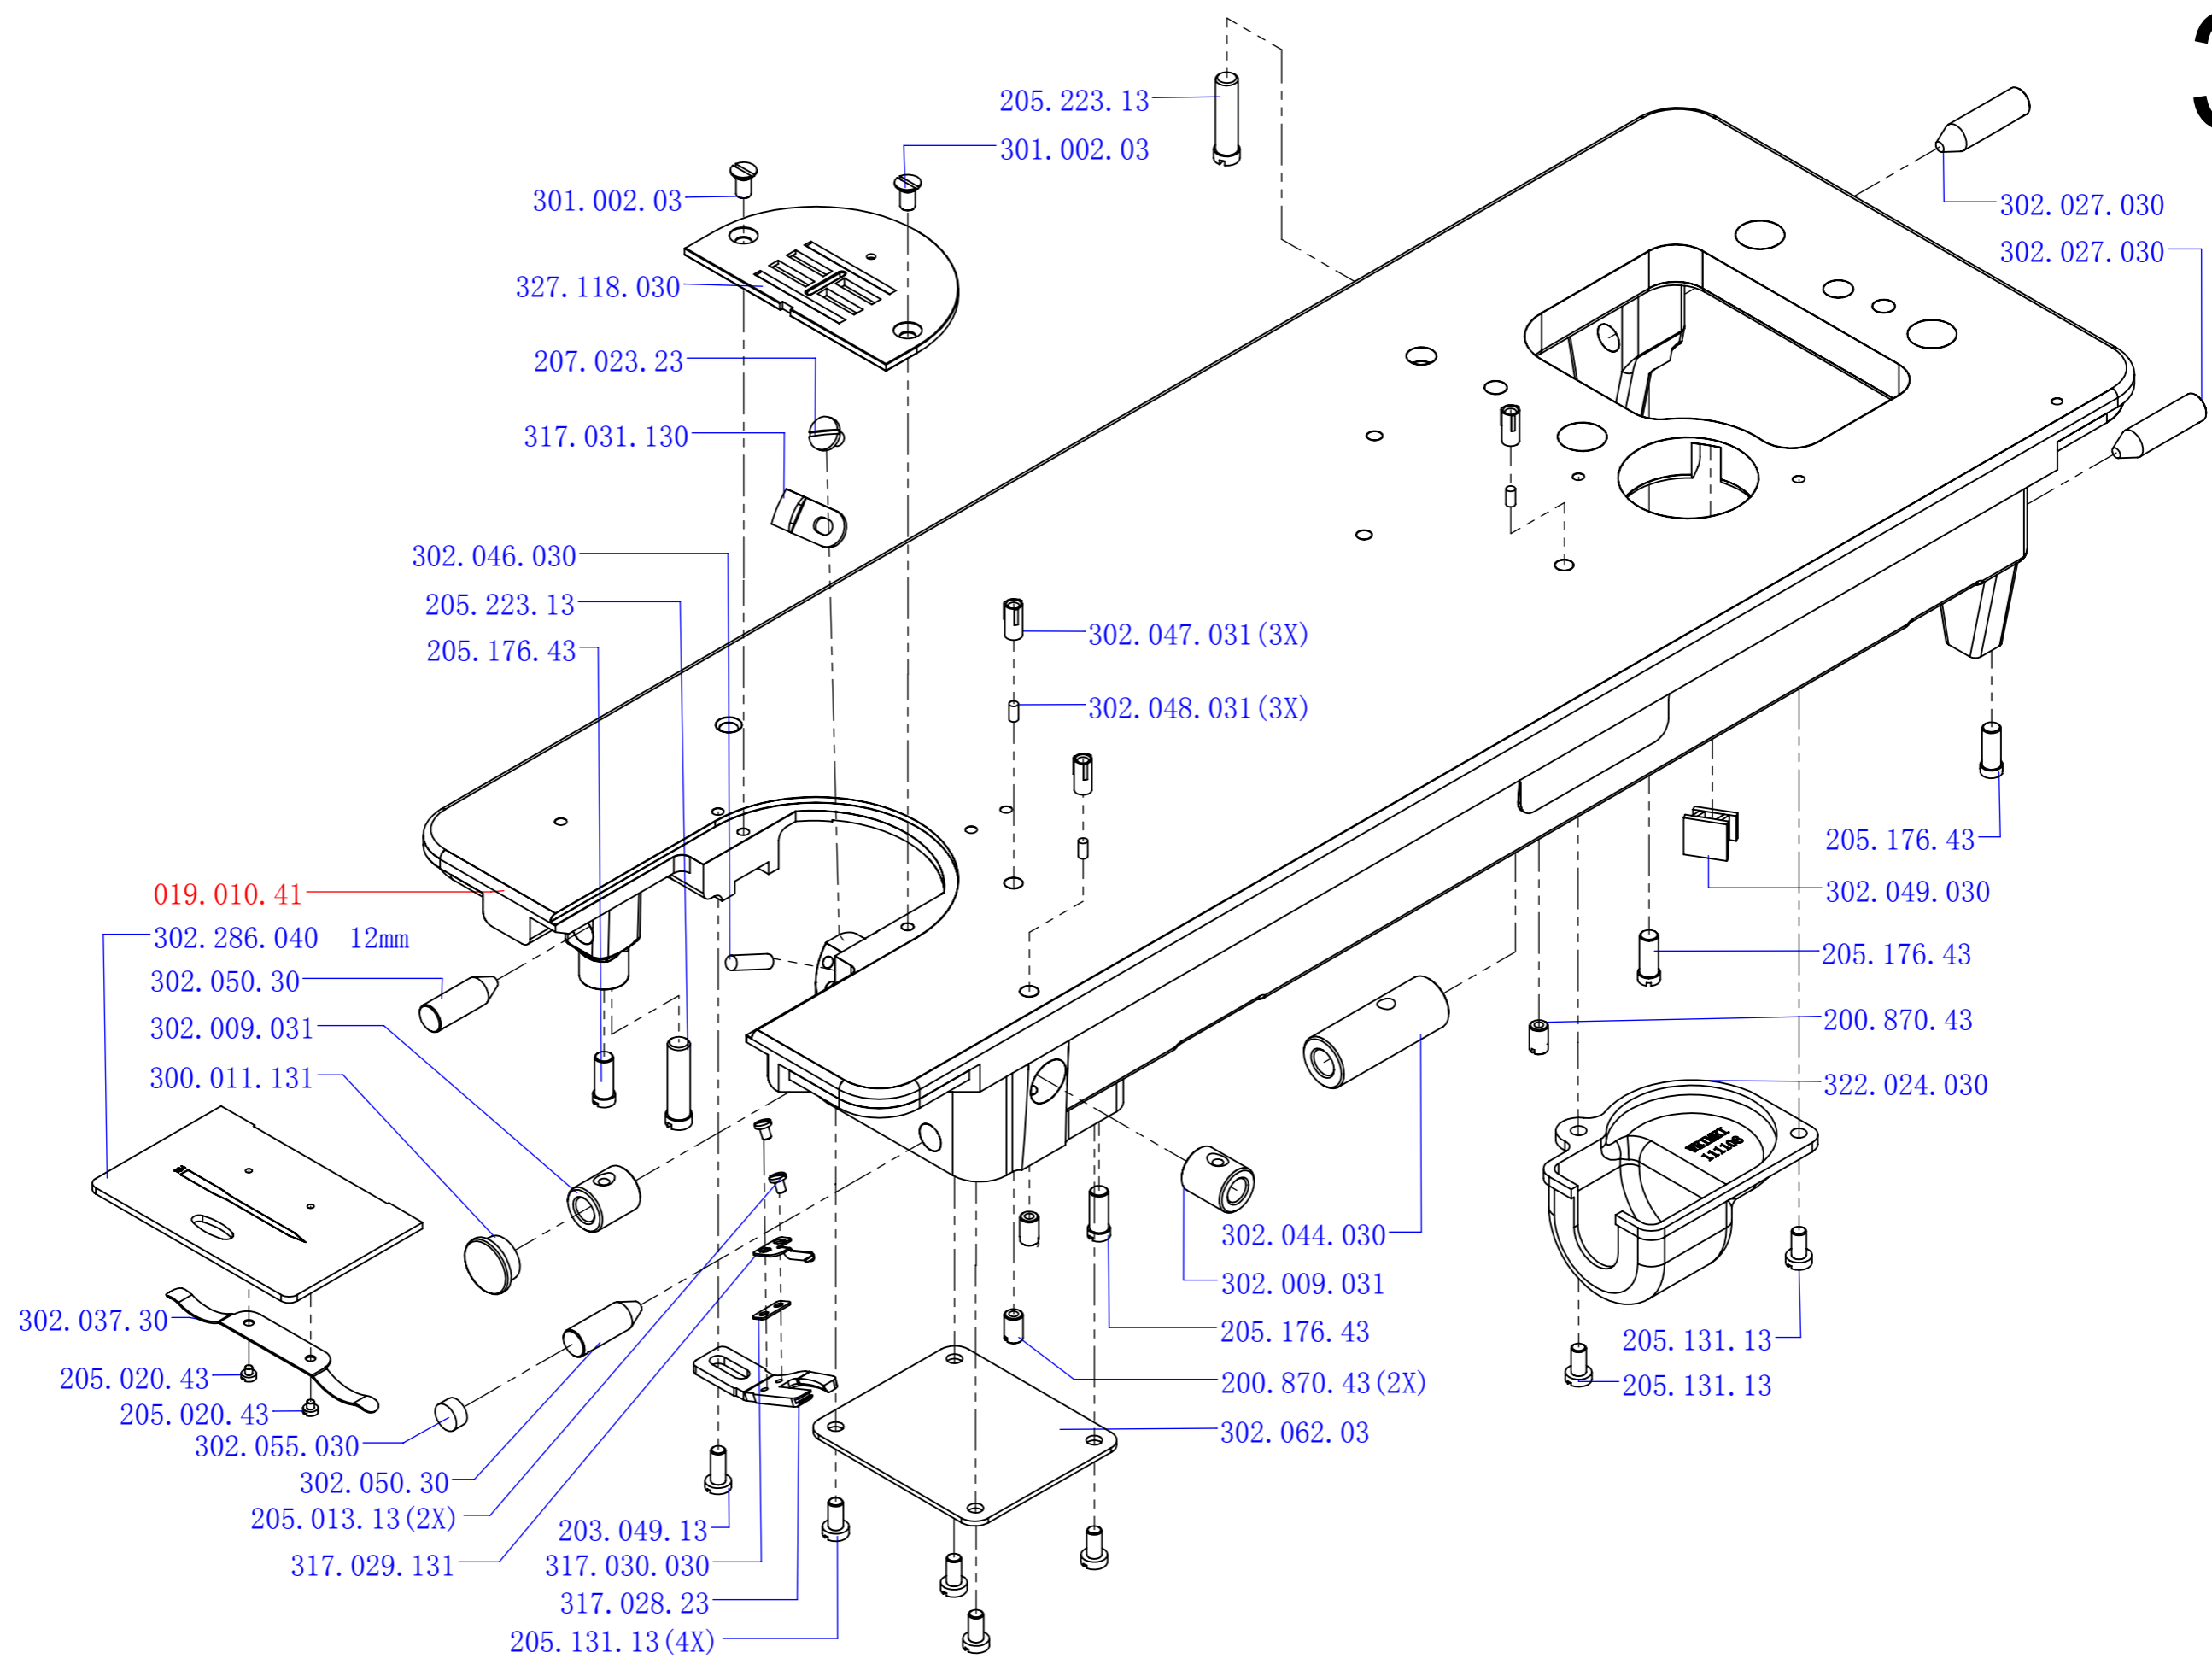

PARTS MANUAL

Medium-weight Materials Utility-decorative
stitch Zigzag Industrial Sewing Machine

Turn off the power switch when carrying out inspection,
adjustment and maintenance

16