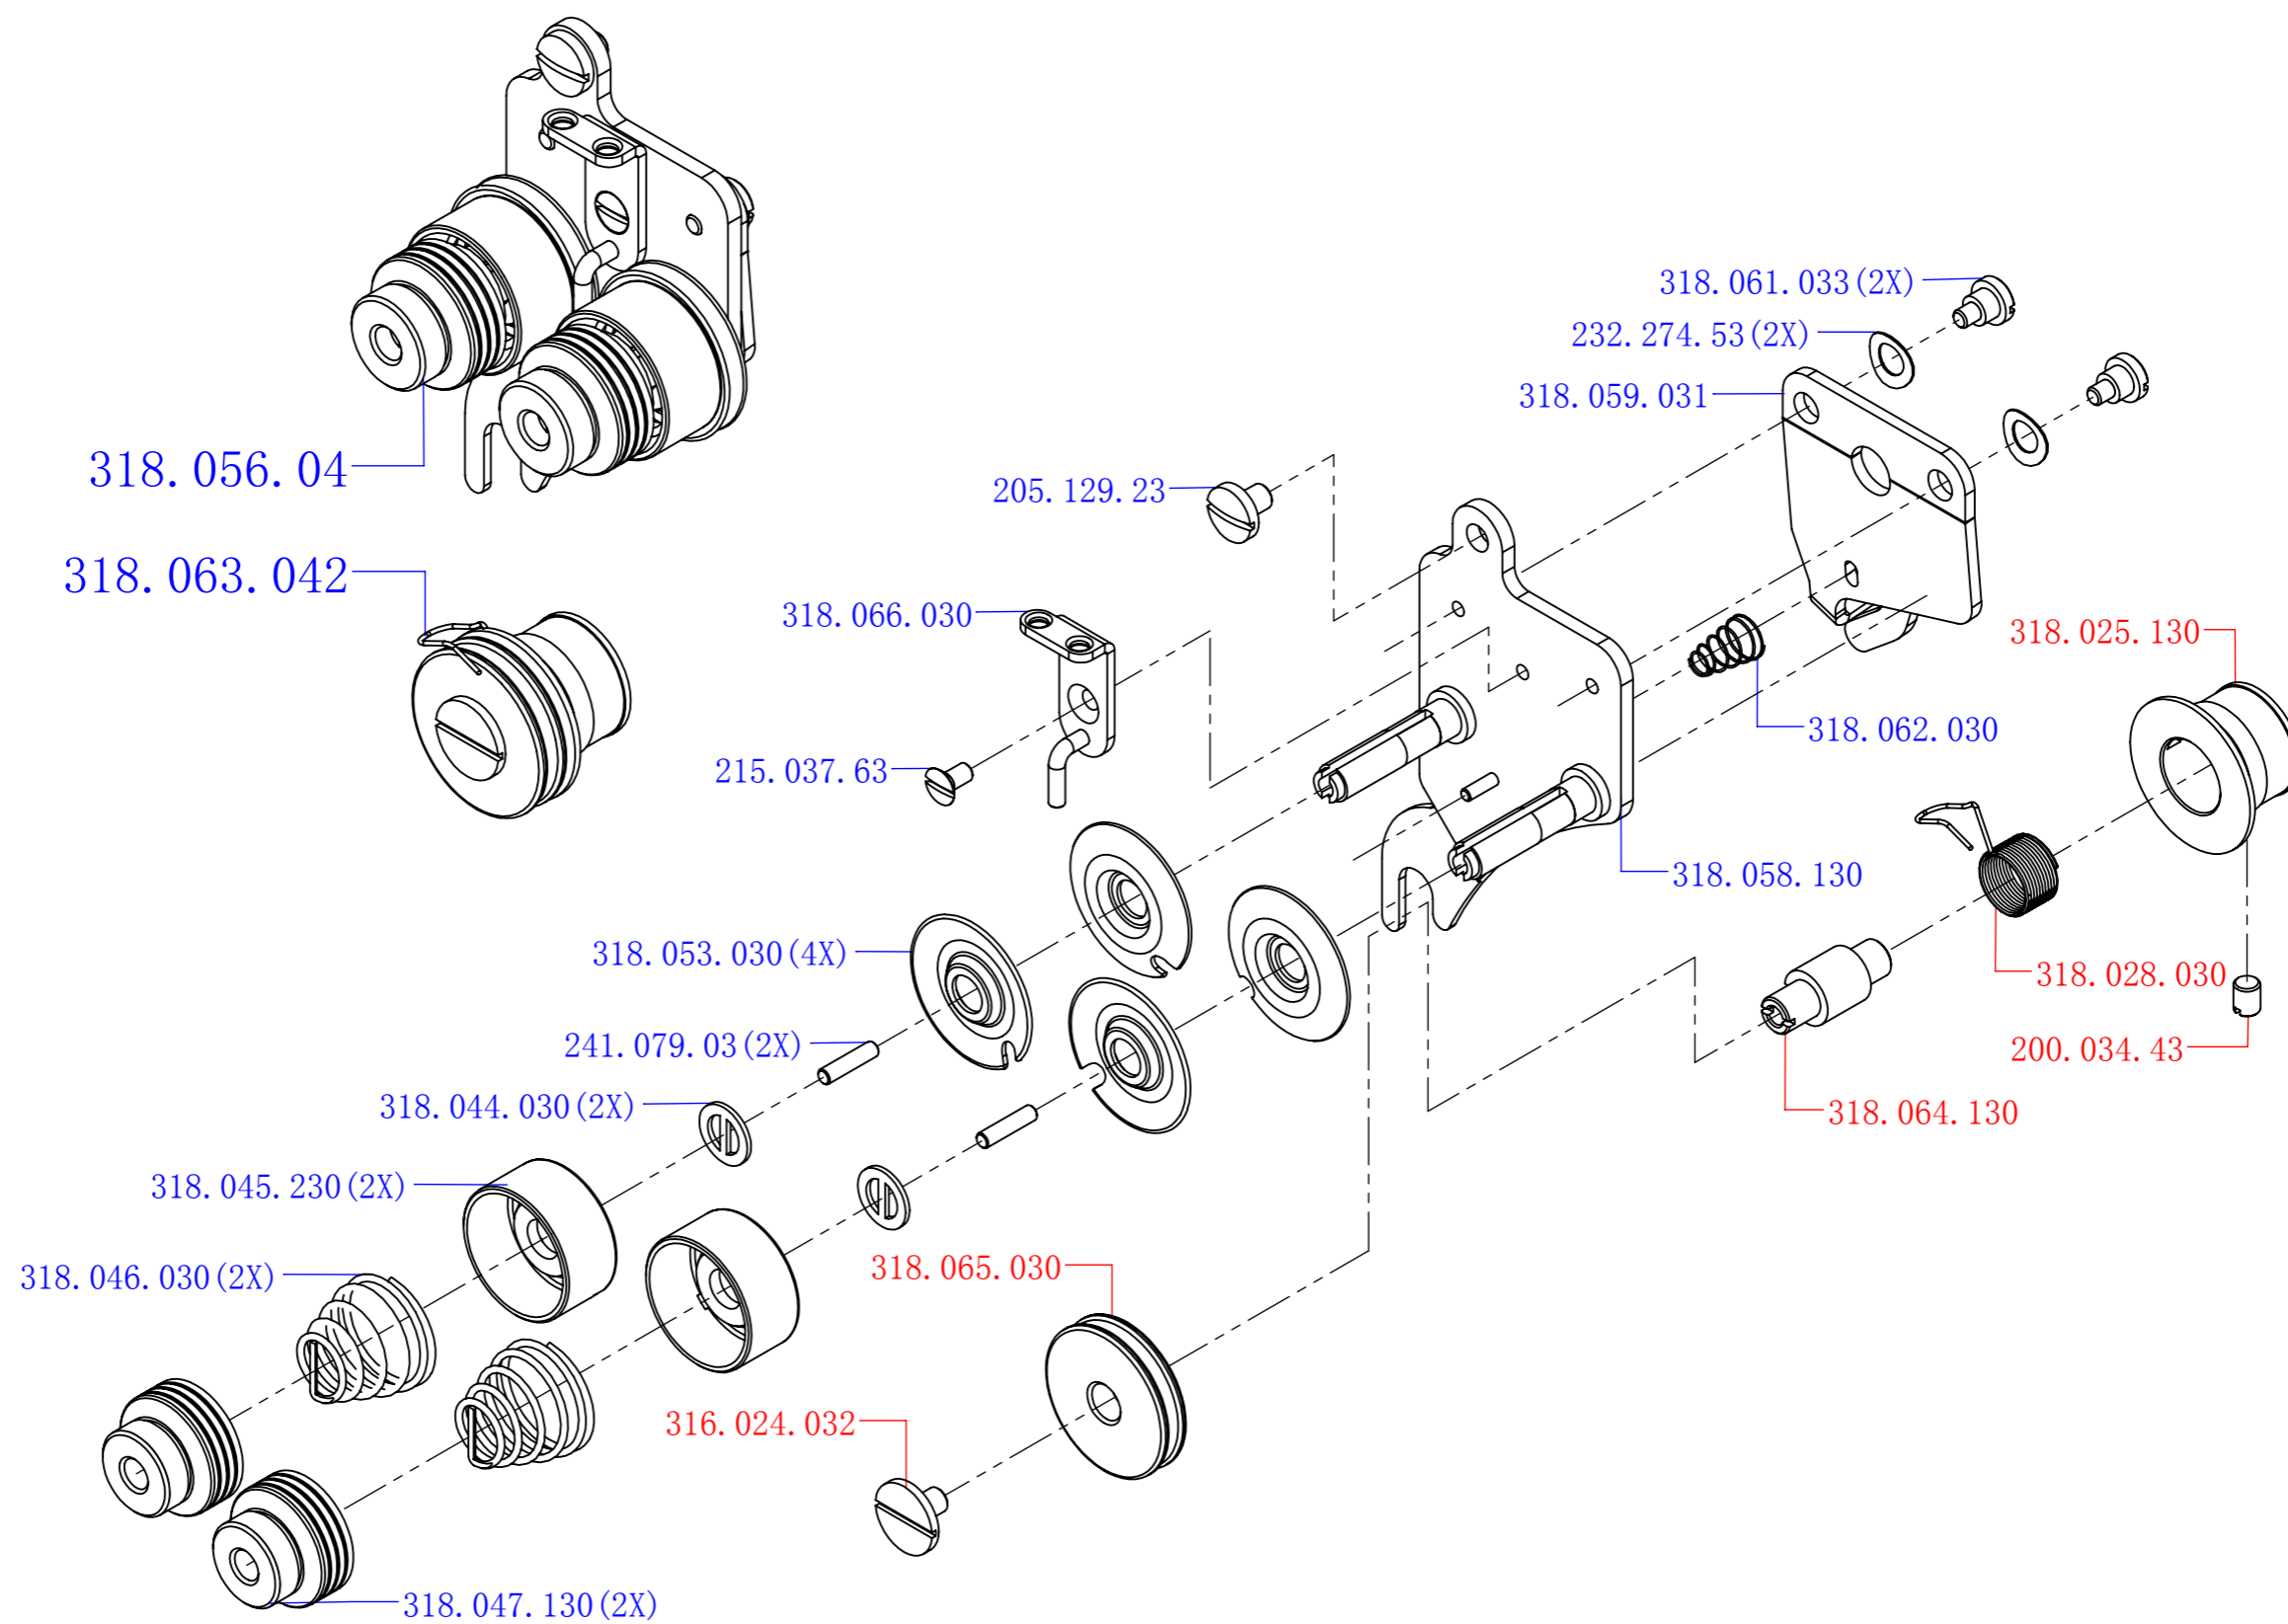

PARTS MANUAL

Medium-weight Materials Utility-decorative
stitch Zigzag Industrial Sewing Machine

Turn off the power switch when carrying out inspection,
adjustment and maintenance

16