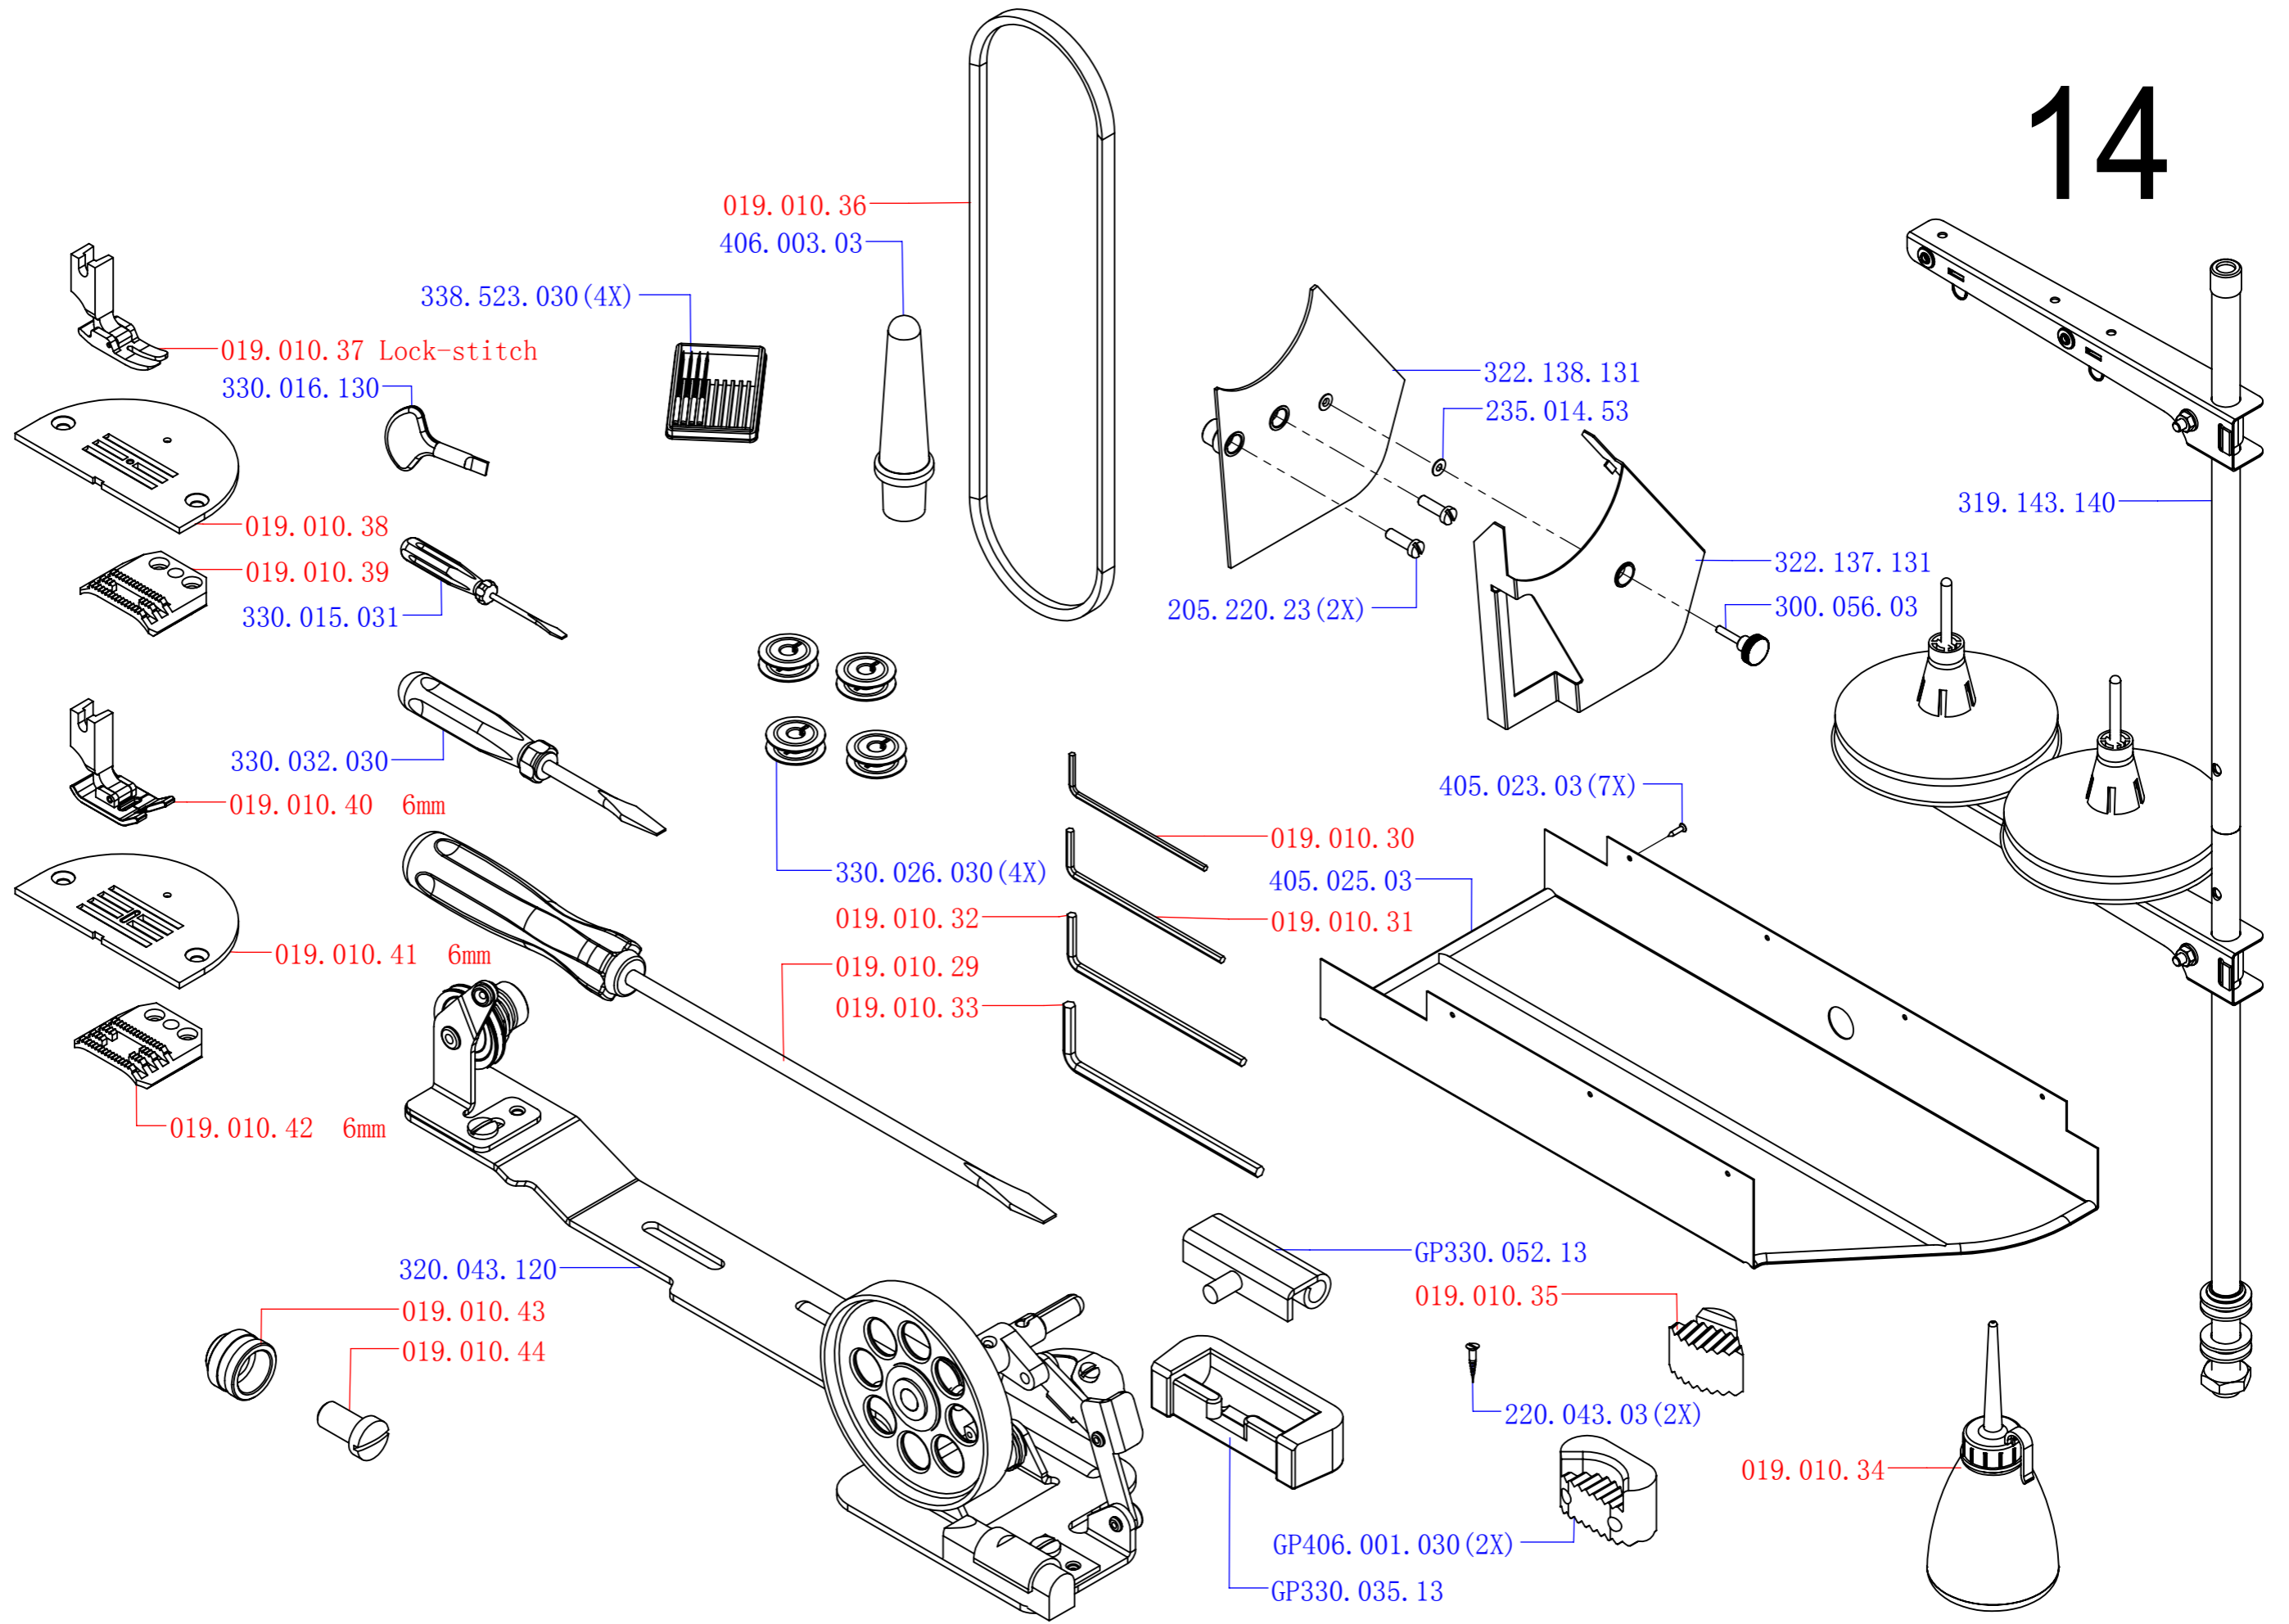

PARTS MANUAL

Medium-weight Materials Utility-decorative
stitch Zigzag Industrial Sewing Machine

Turn off the power switch when carrying out inspection,
adjustment and maintenance

16