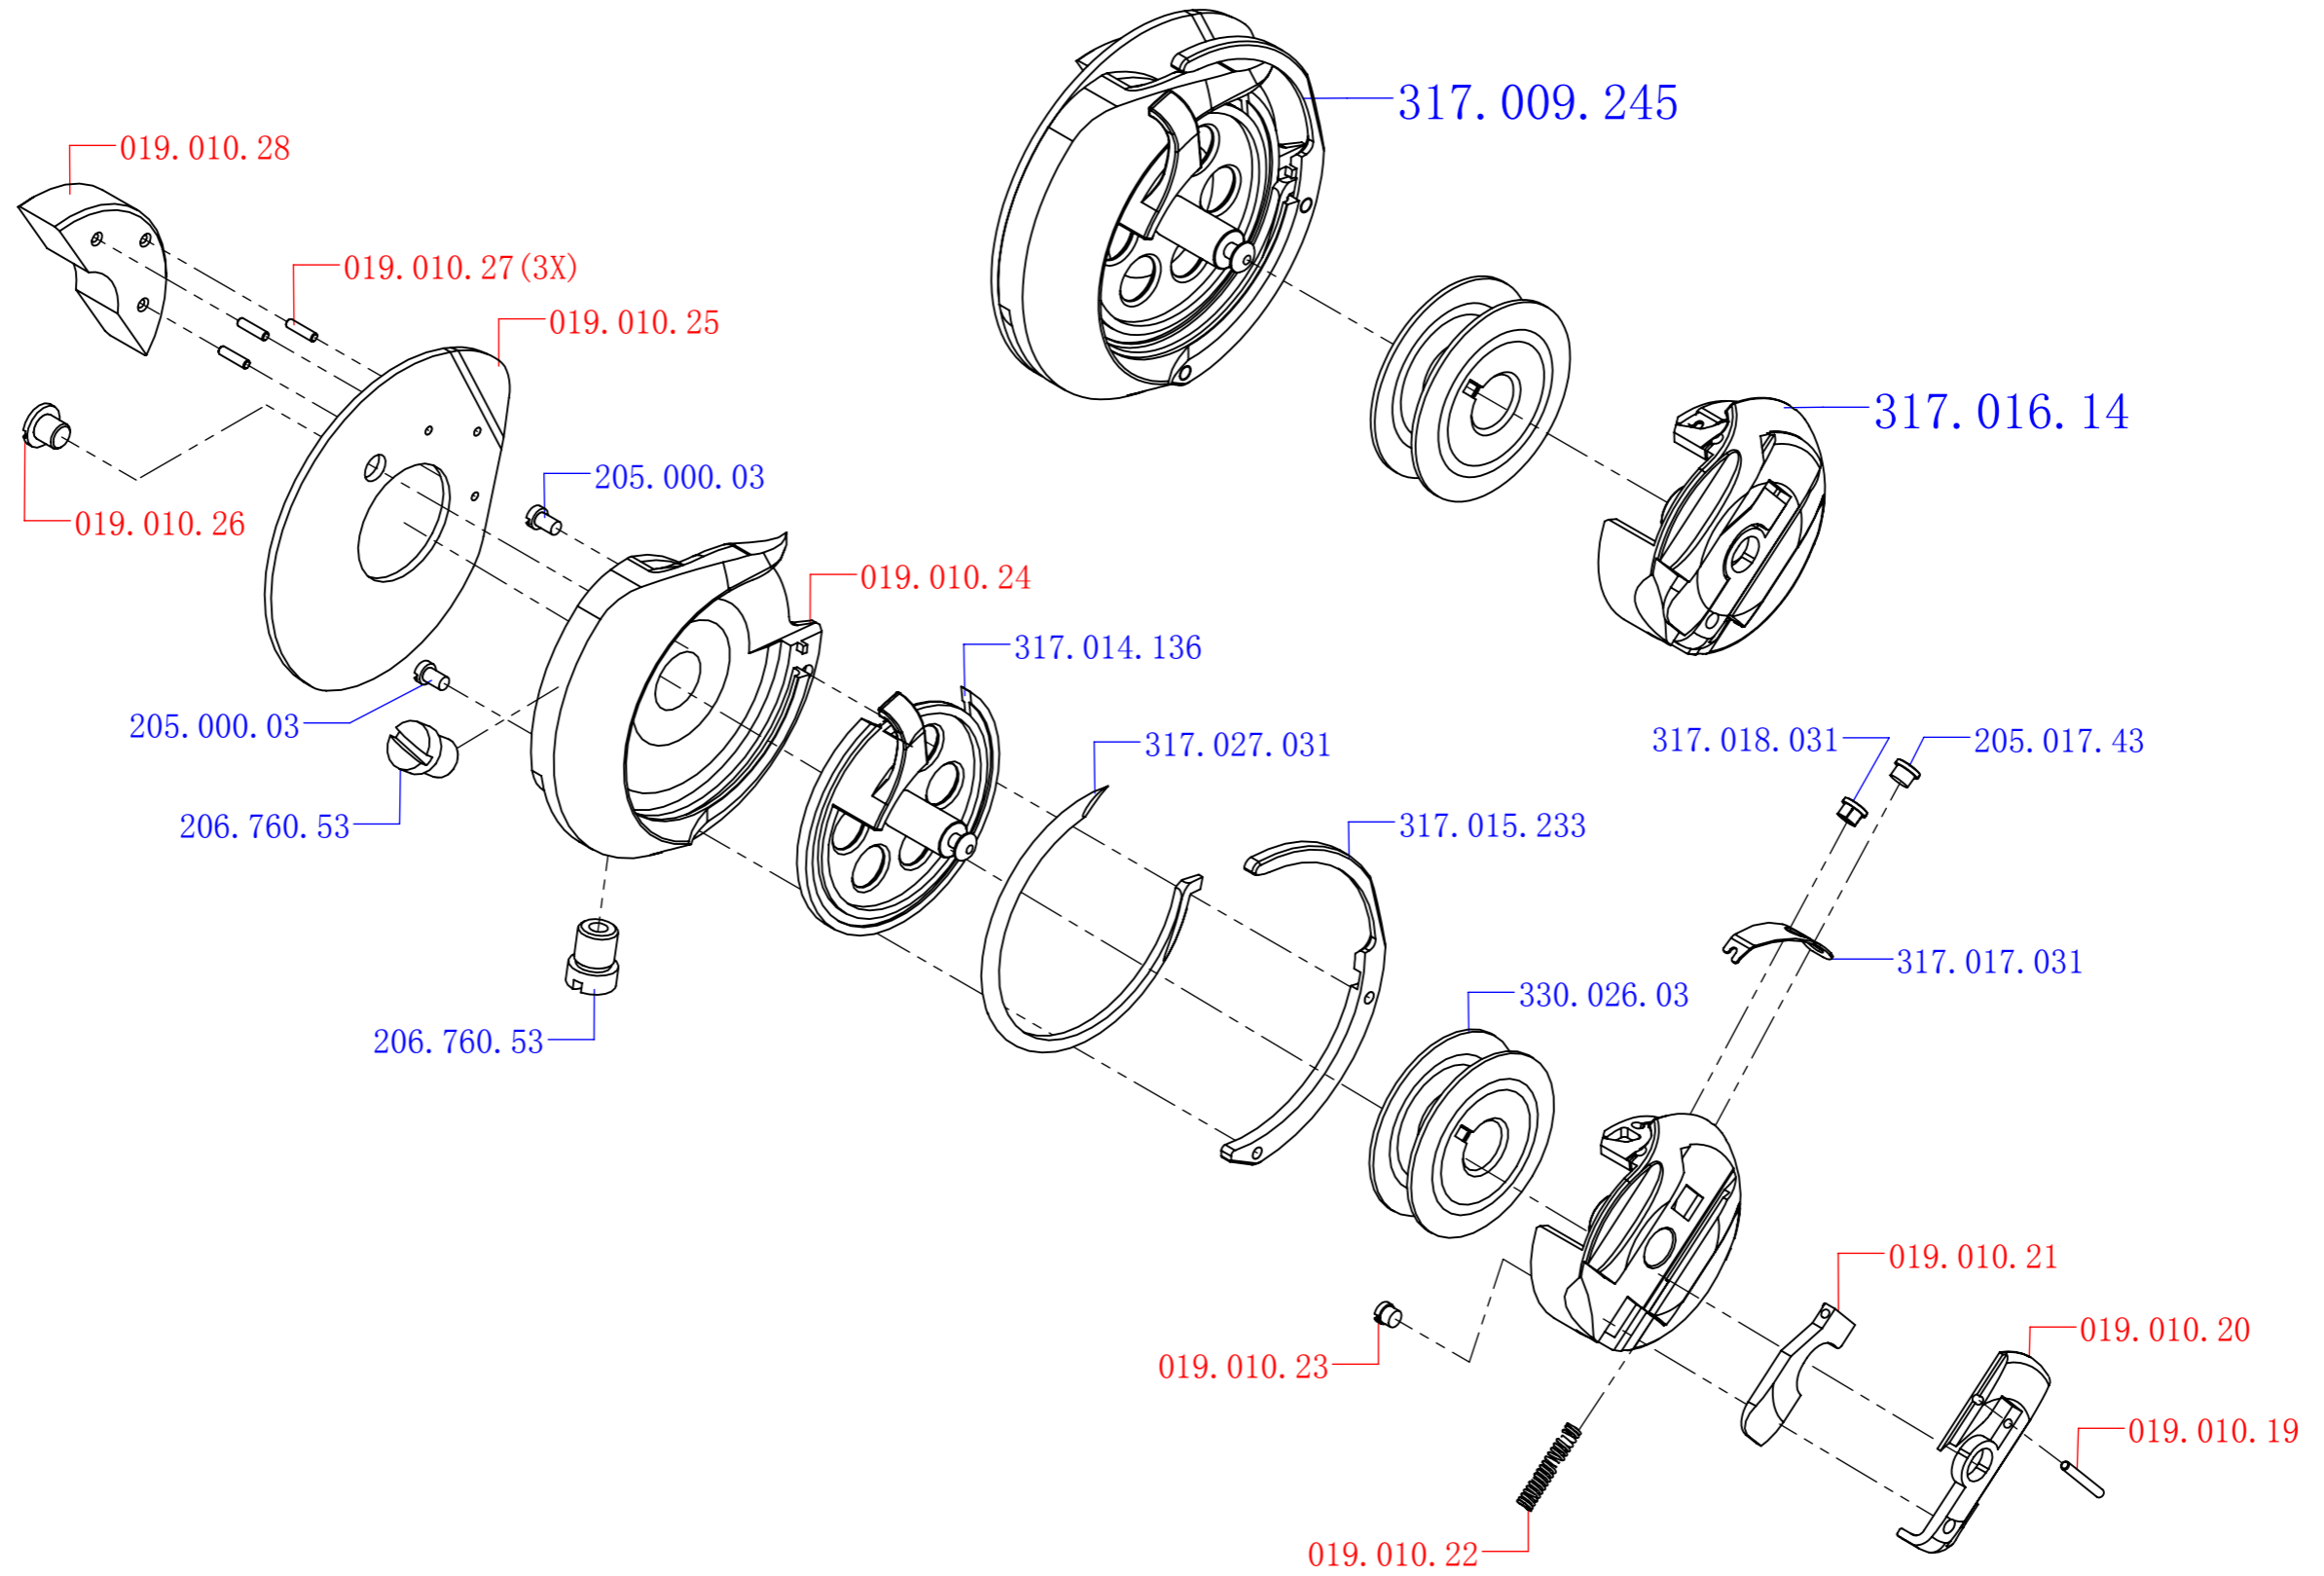

PARTS MANUAL

Medium-weight Materials Utility-decorative
stitch Zigzag Industrial Sewing Machine

Turn off the power switch when carrying out inspection,
adjustment and maintenance

16