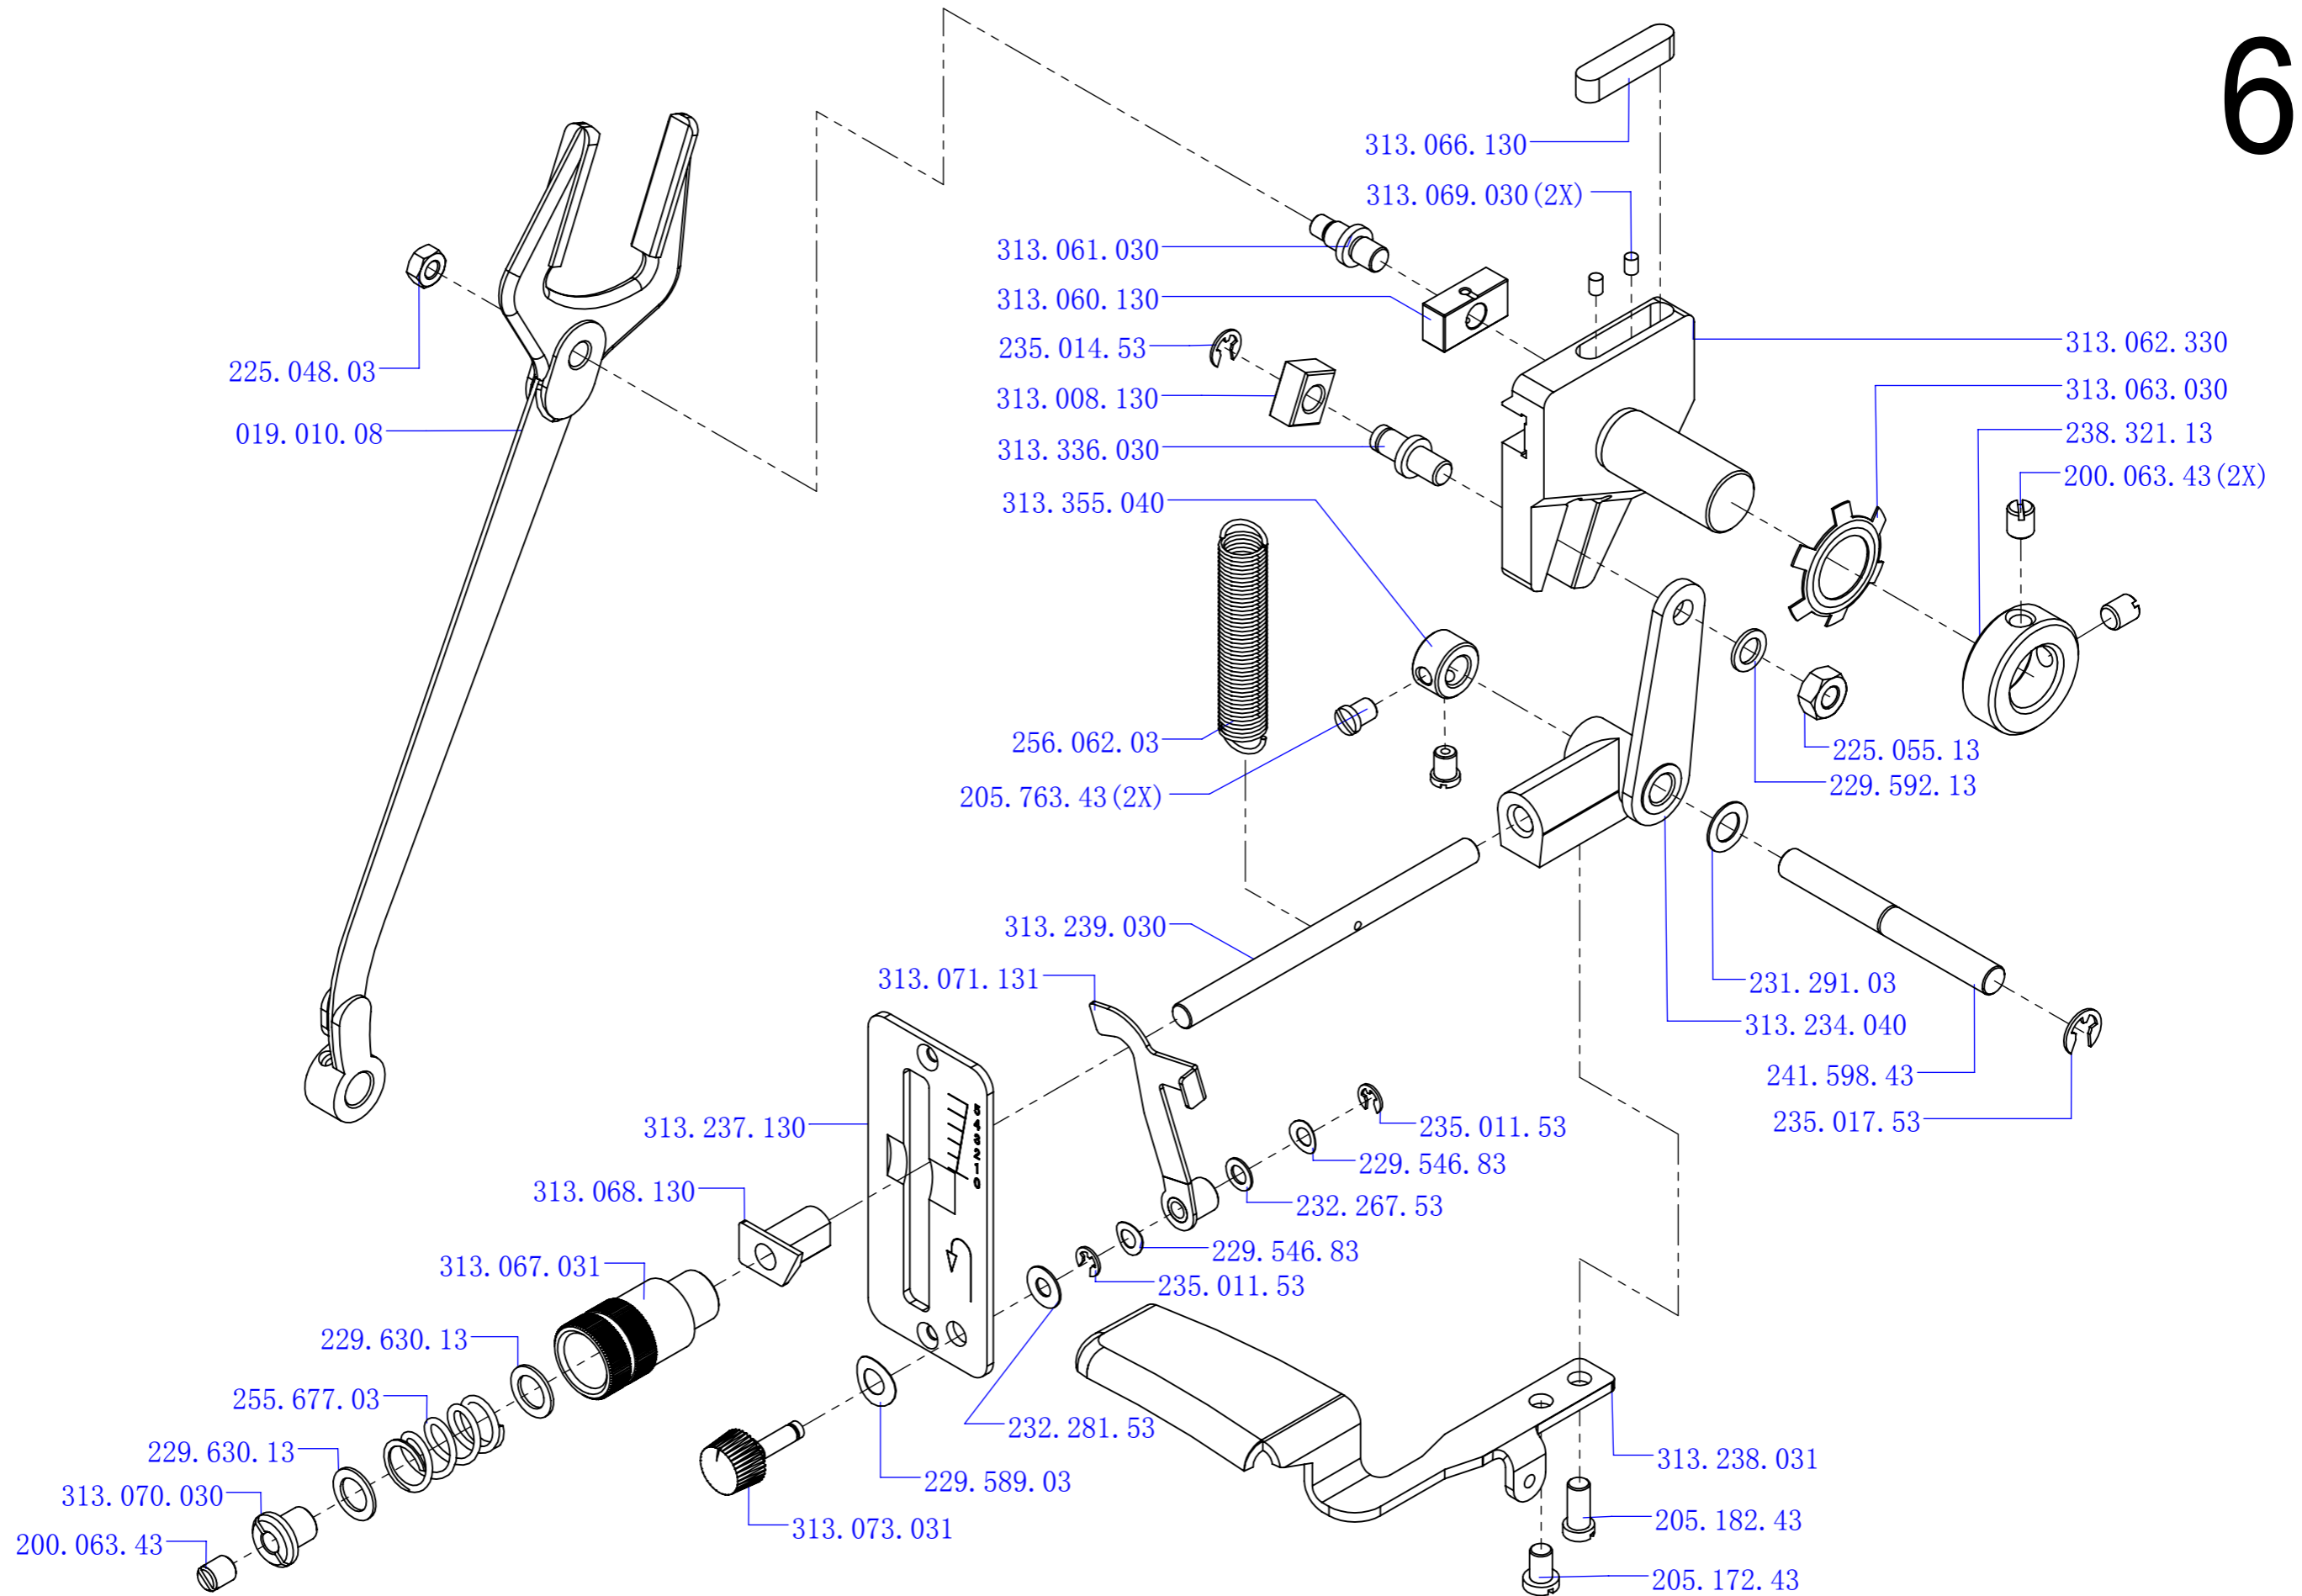

PARTS MANUAL

Medium-weight Materials Utility-decorative
stitch Zigzag Industrial Sewing Machine

Turn off the power switch when carrying out inspection,
adjustment and maintenance

16