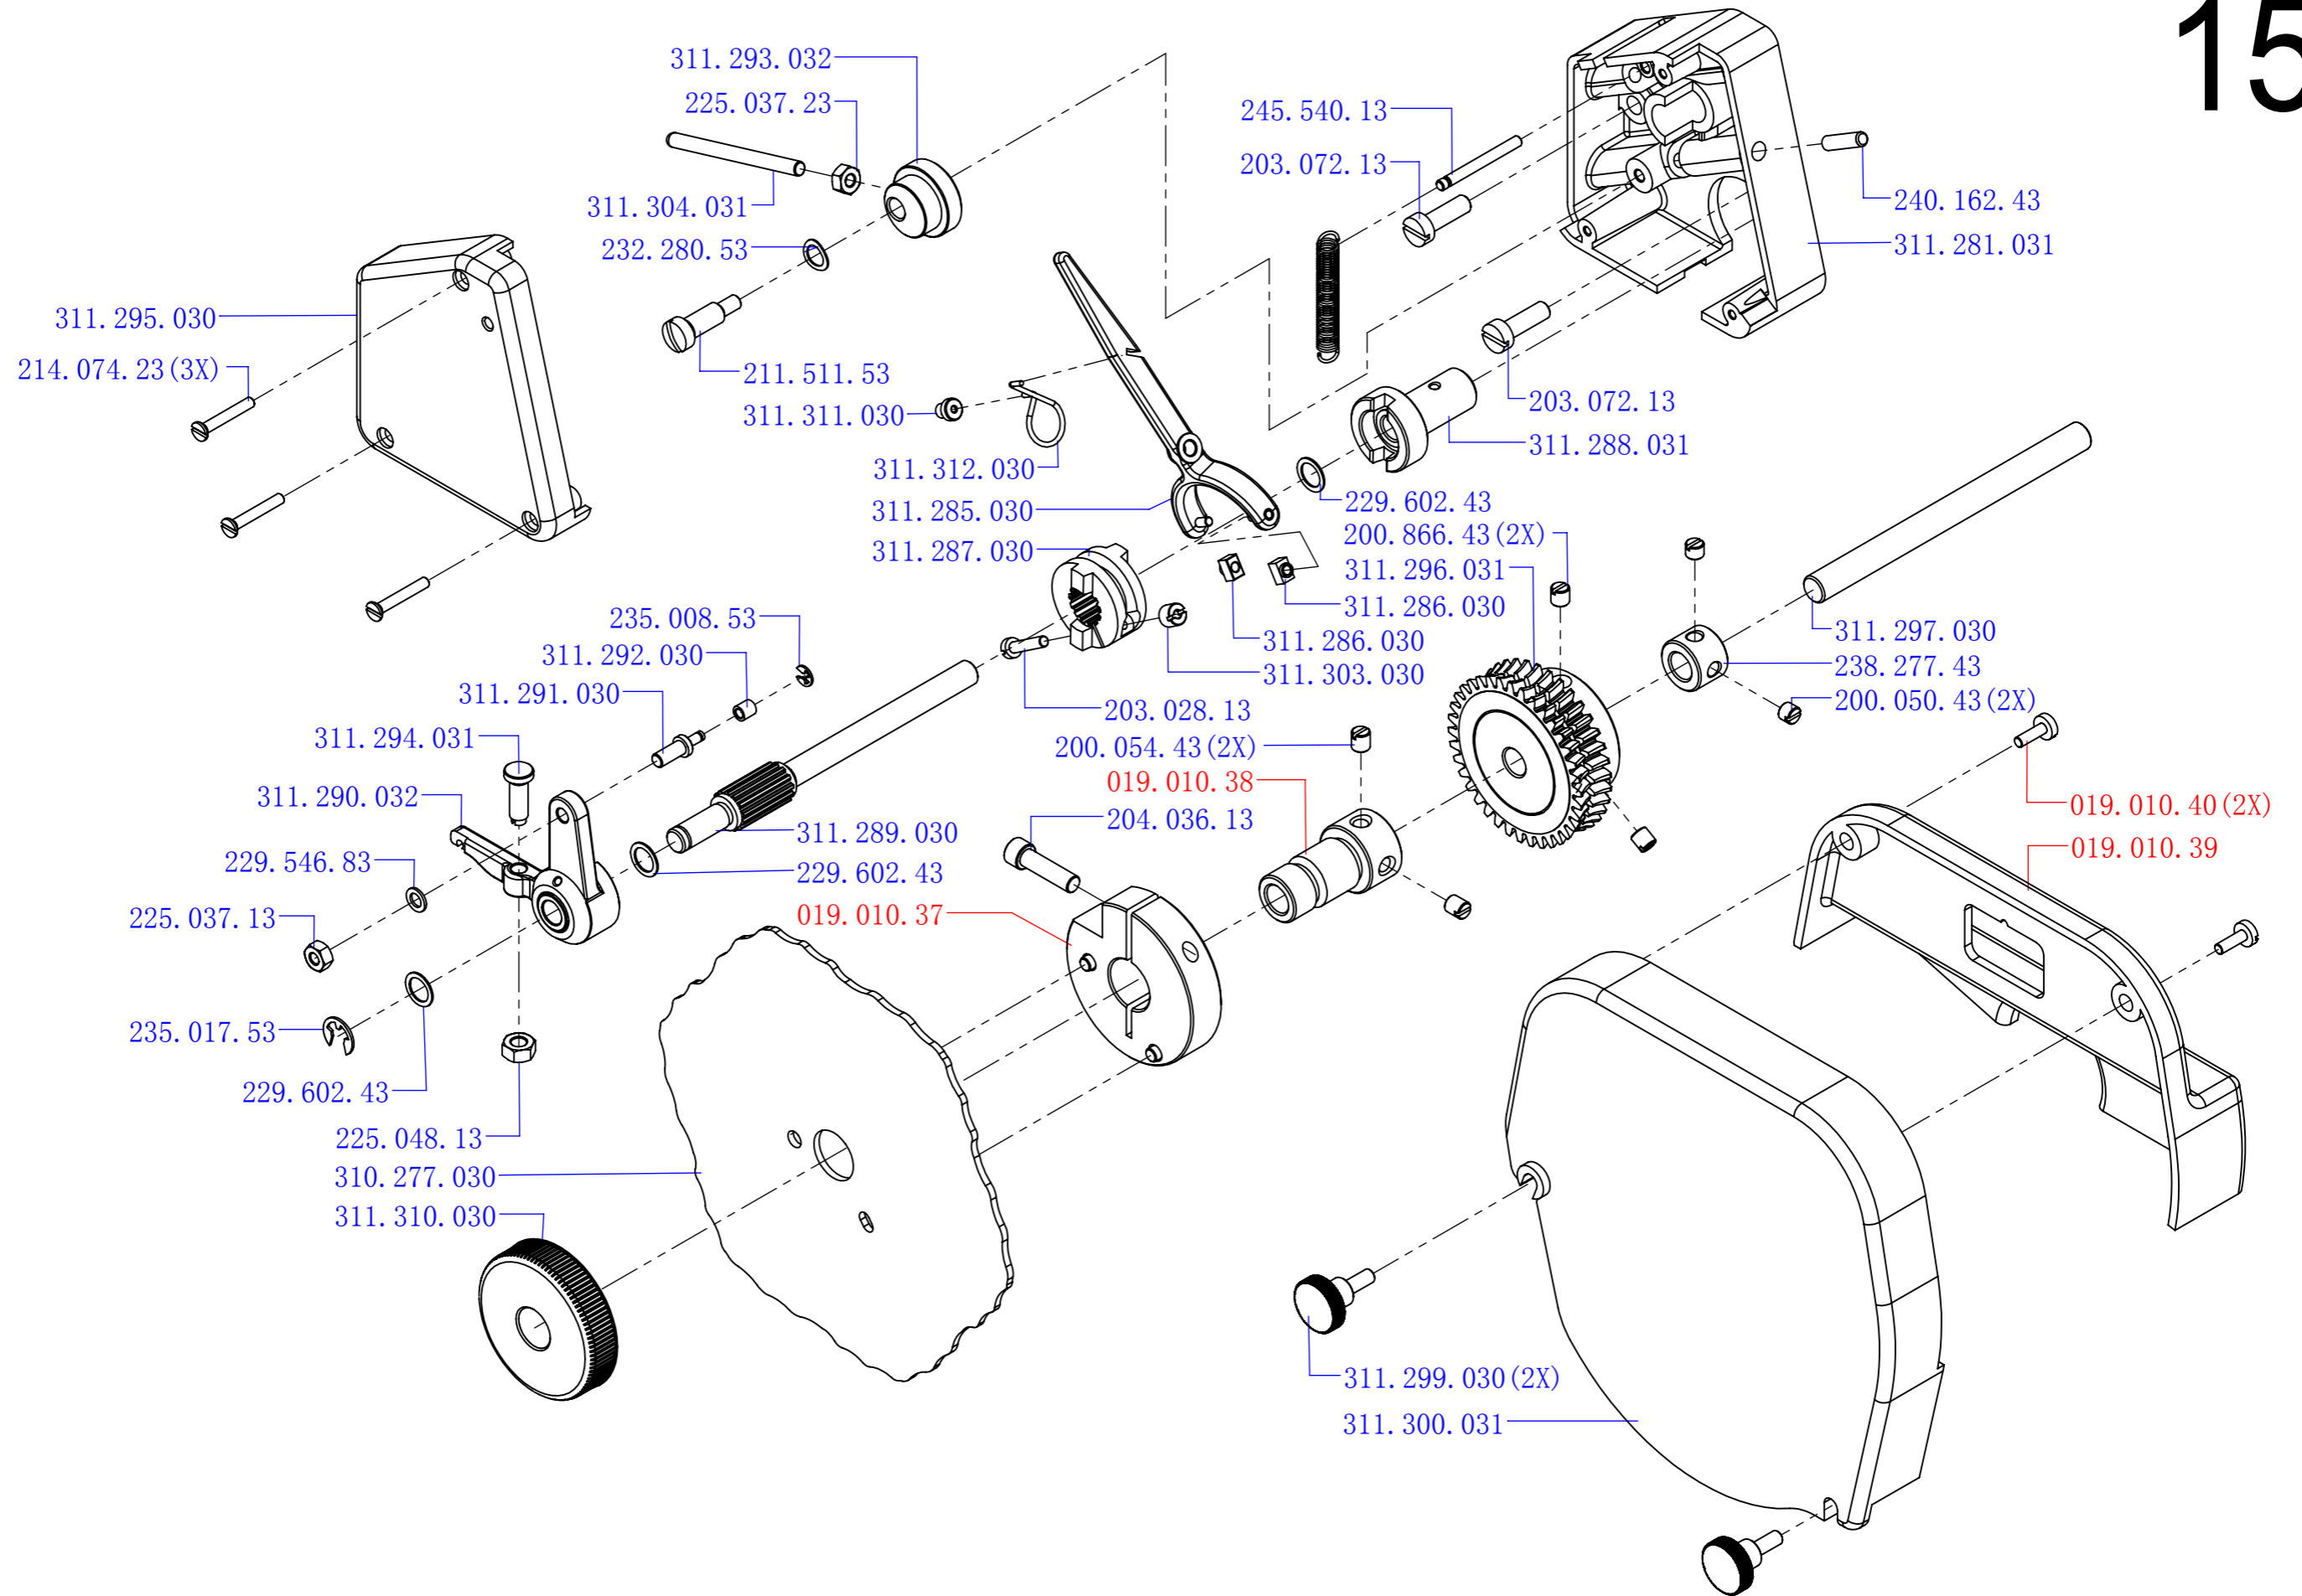

PARTS MANUAL

Medium-weight Materials Utility-decorative
stitch Zigzag Industrial Sewing Machine

Turn off the power switch when carrying out inspection,
adjustment and maintenance

16