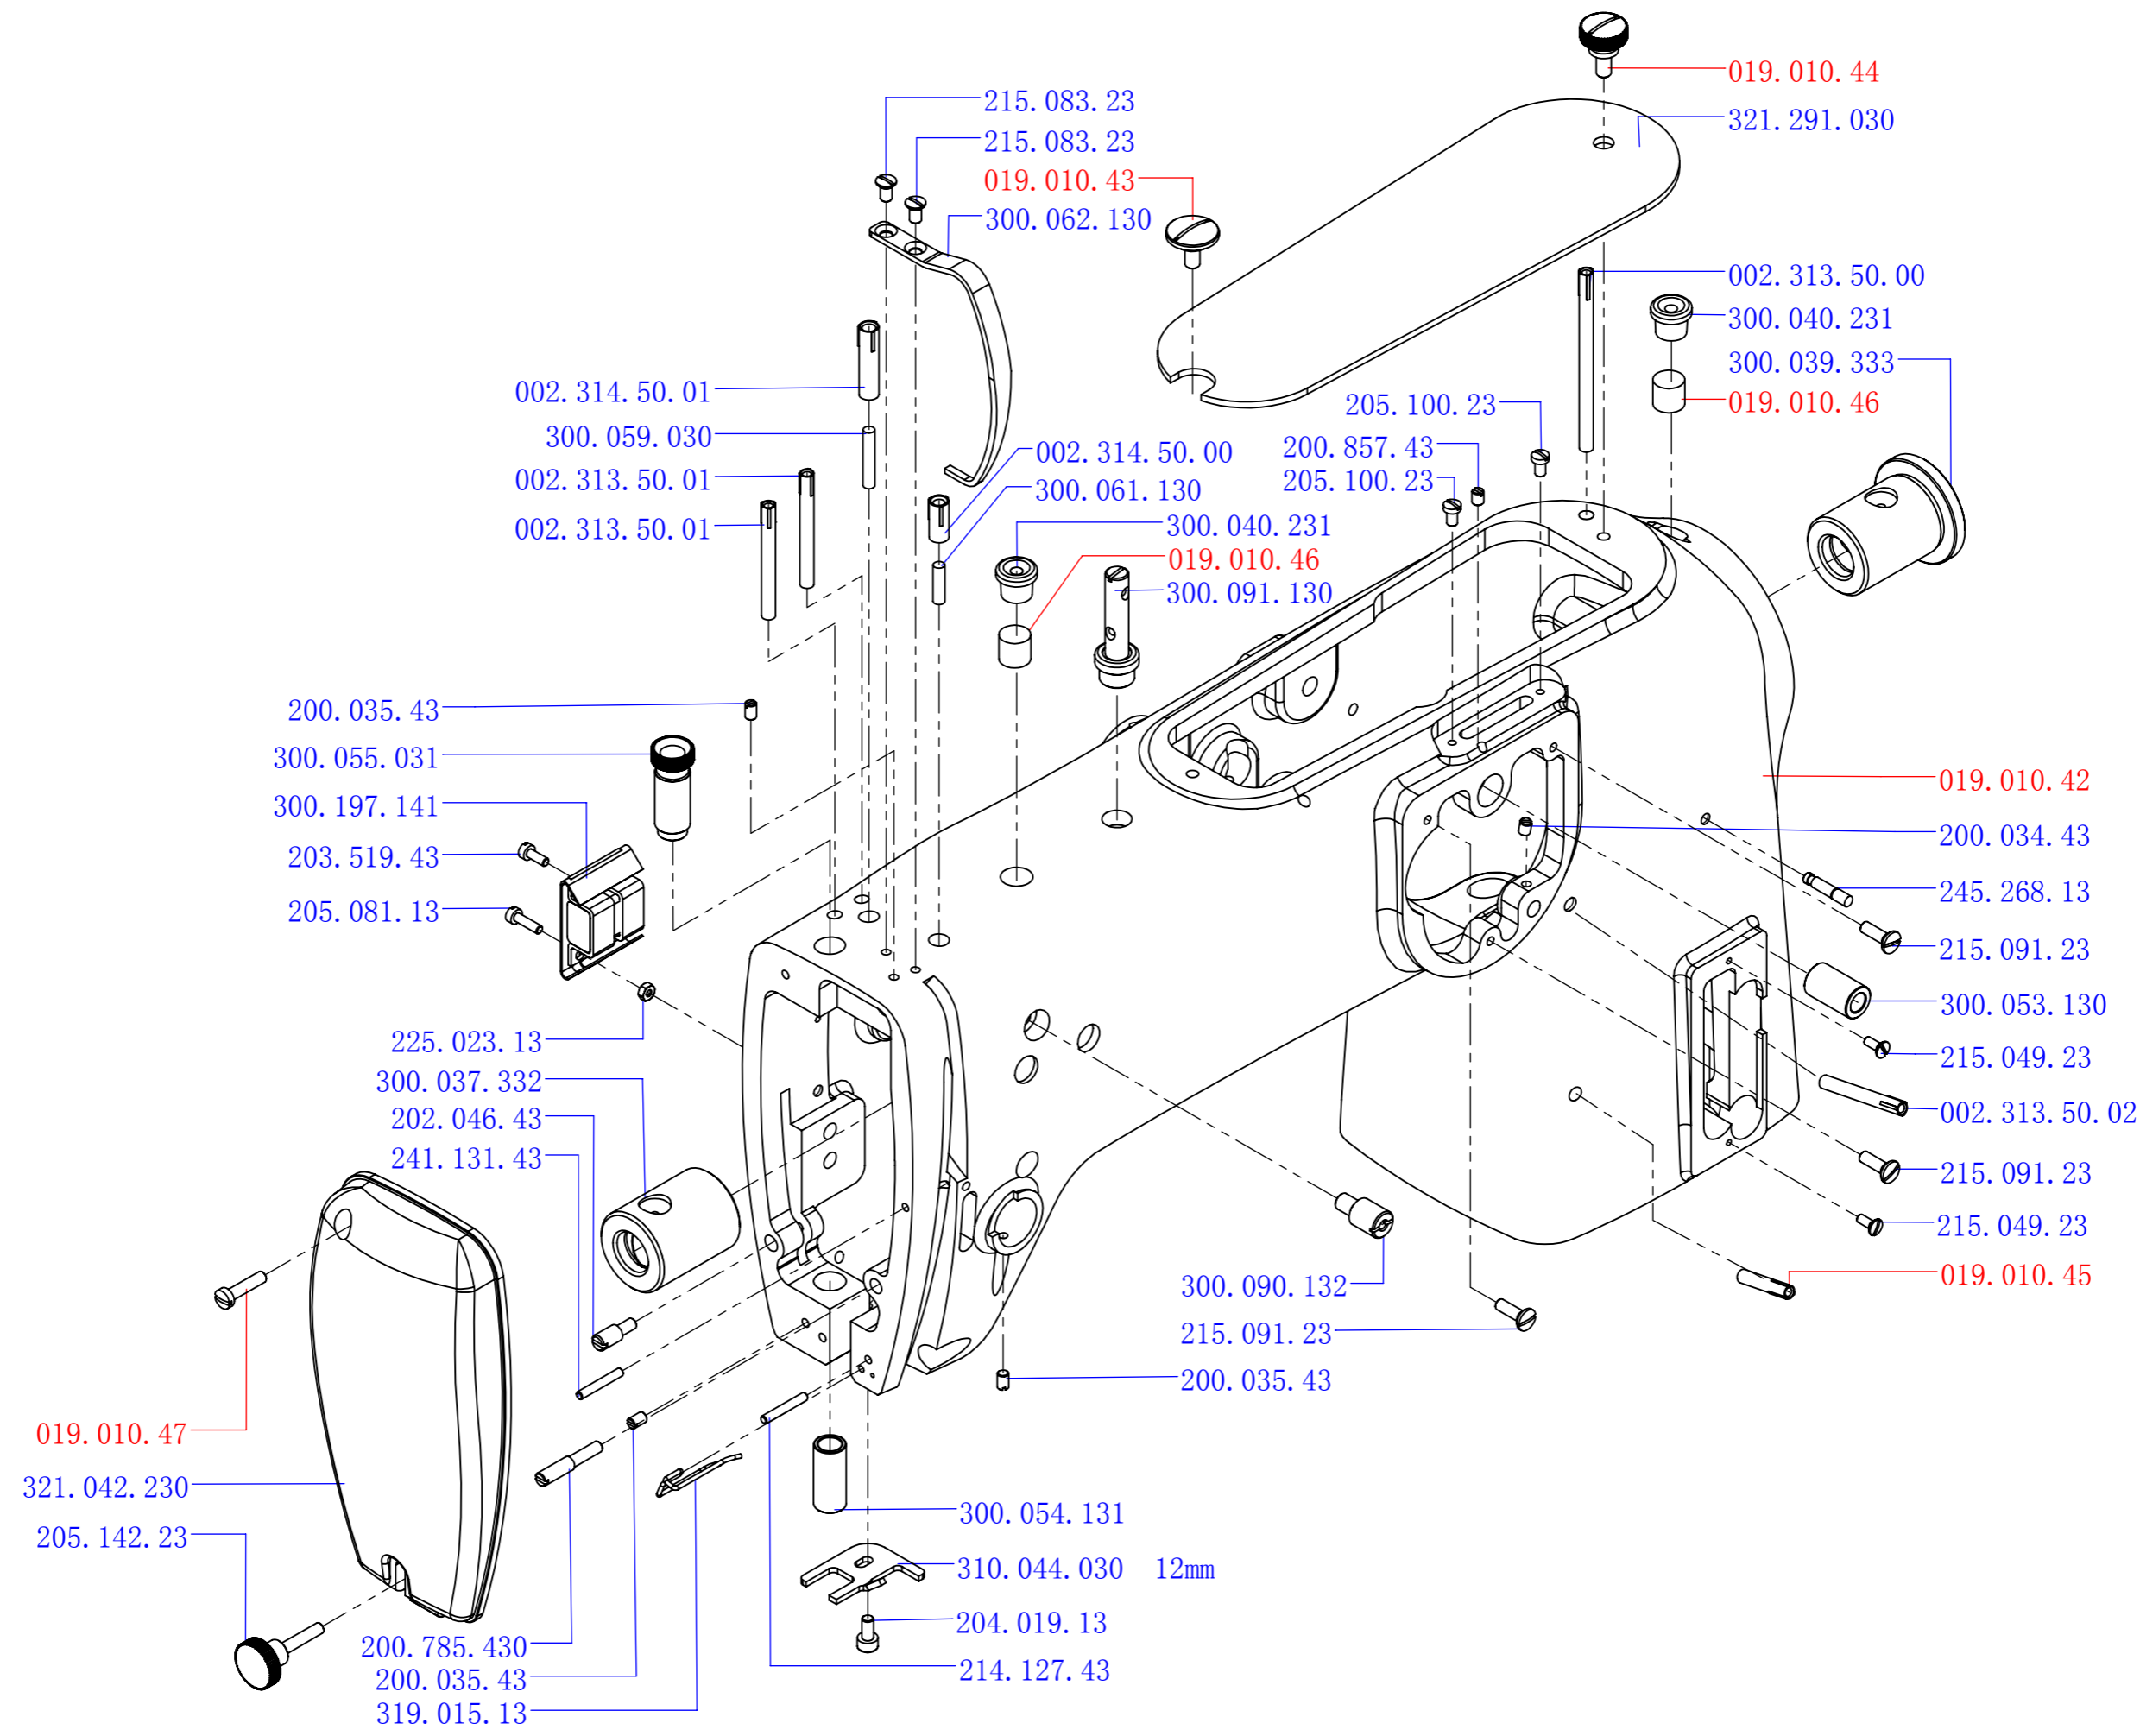

PARTS MANUAL

Medium-weight Materials Utility-decorative
stitch Zigzag Industrial Sewing Machine

Turn off the power switch when carrying out inspection,
adjustment and maintenance

16