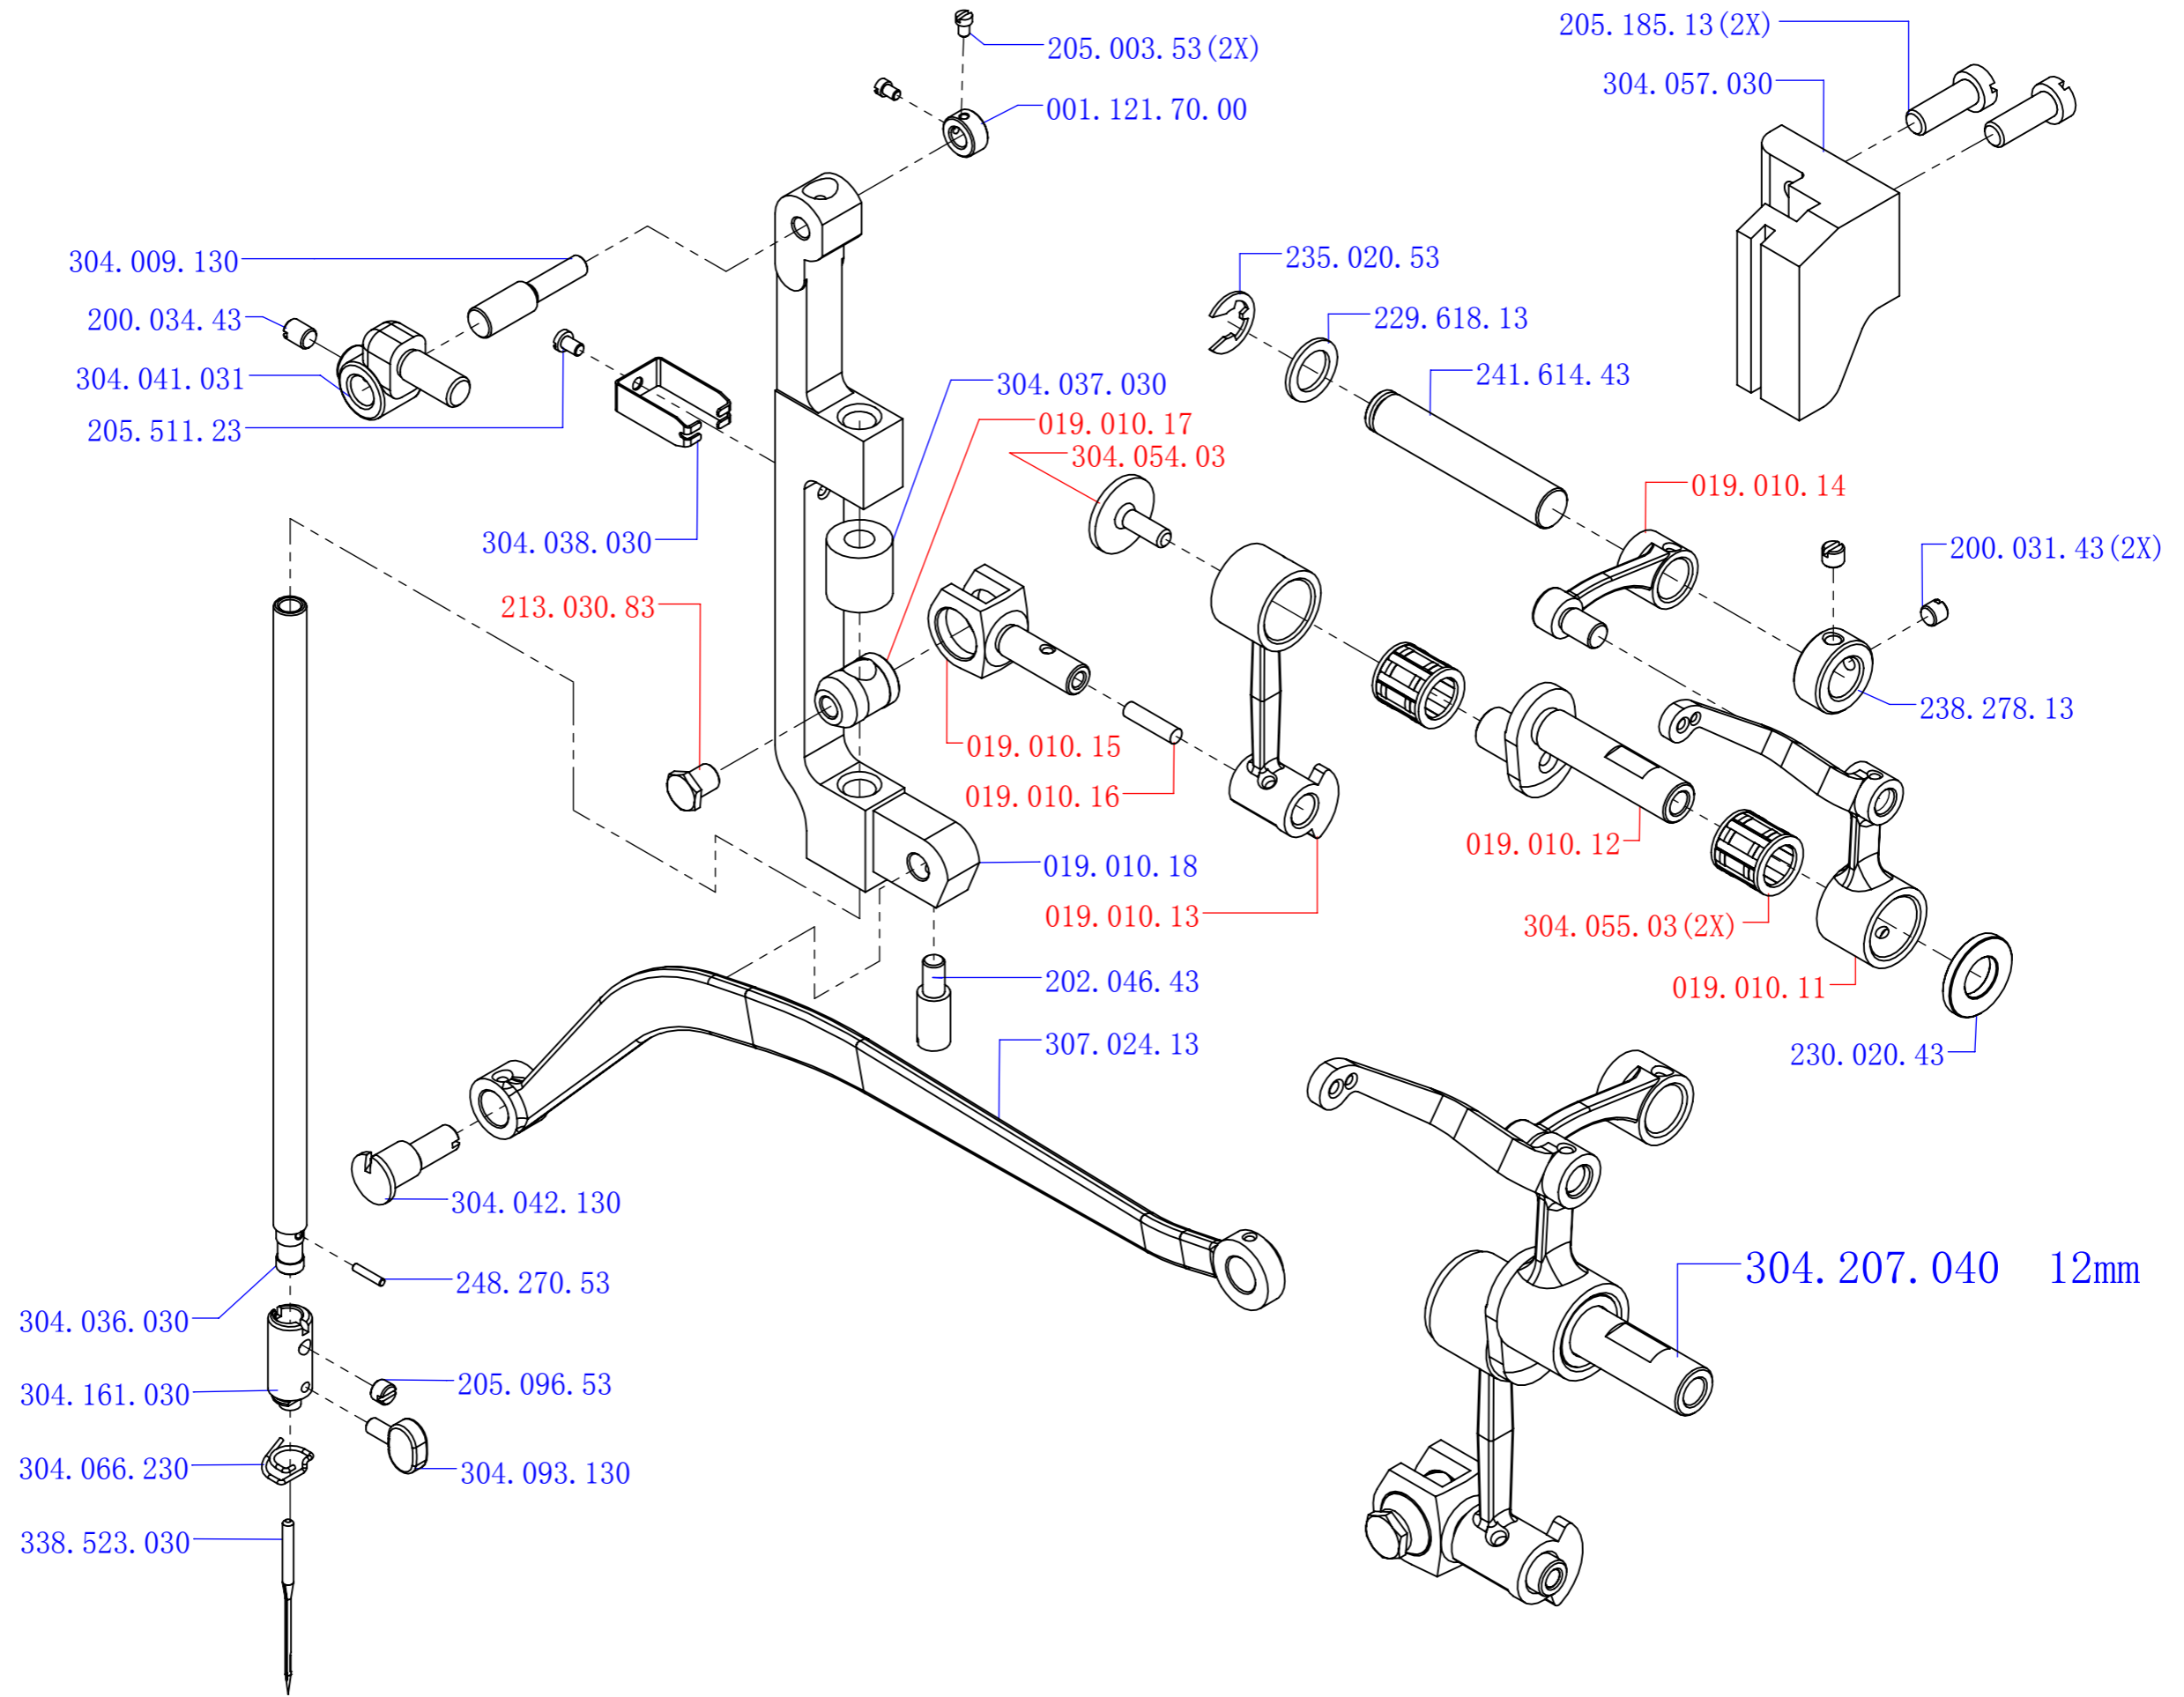

PARTS MANUAL

Medium-weight Materials Utility-decorative
stitch Zigzag Industrial Sewing Machine

Turn off the power switch when carrying out inspection,
adjustment and maintenance

16