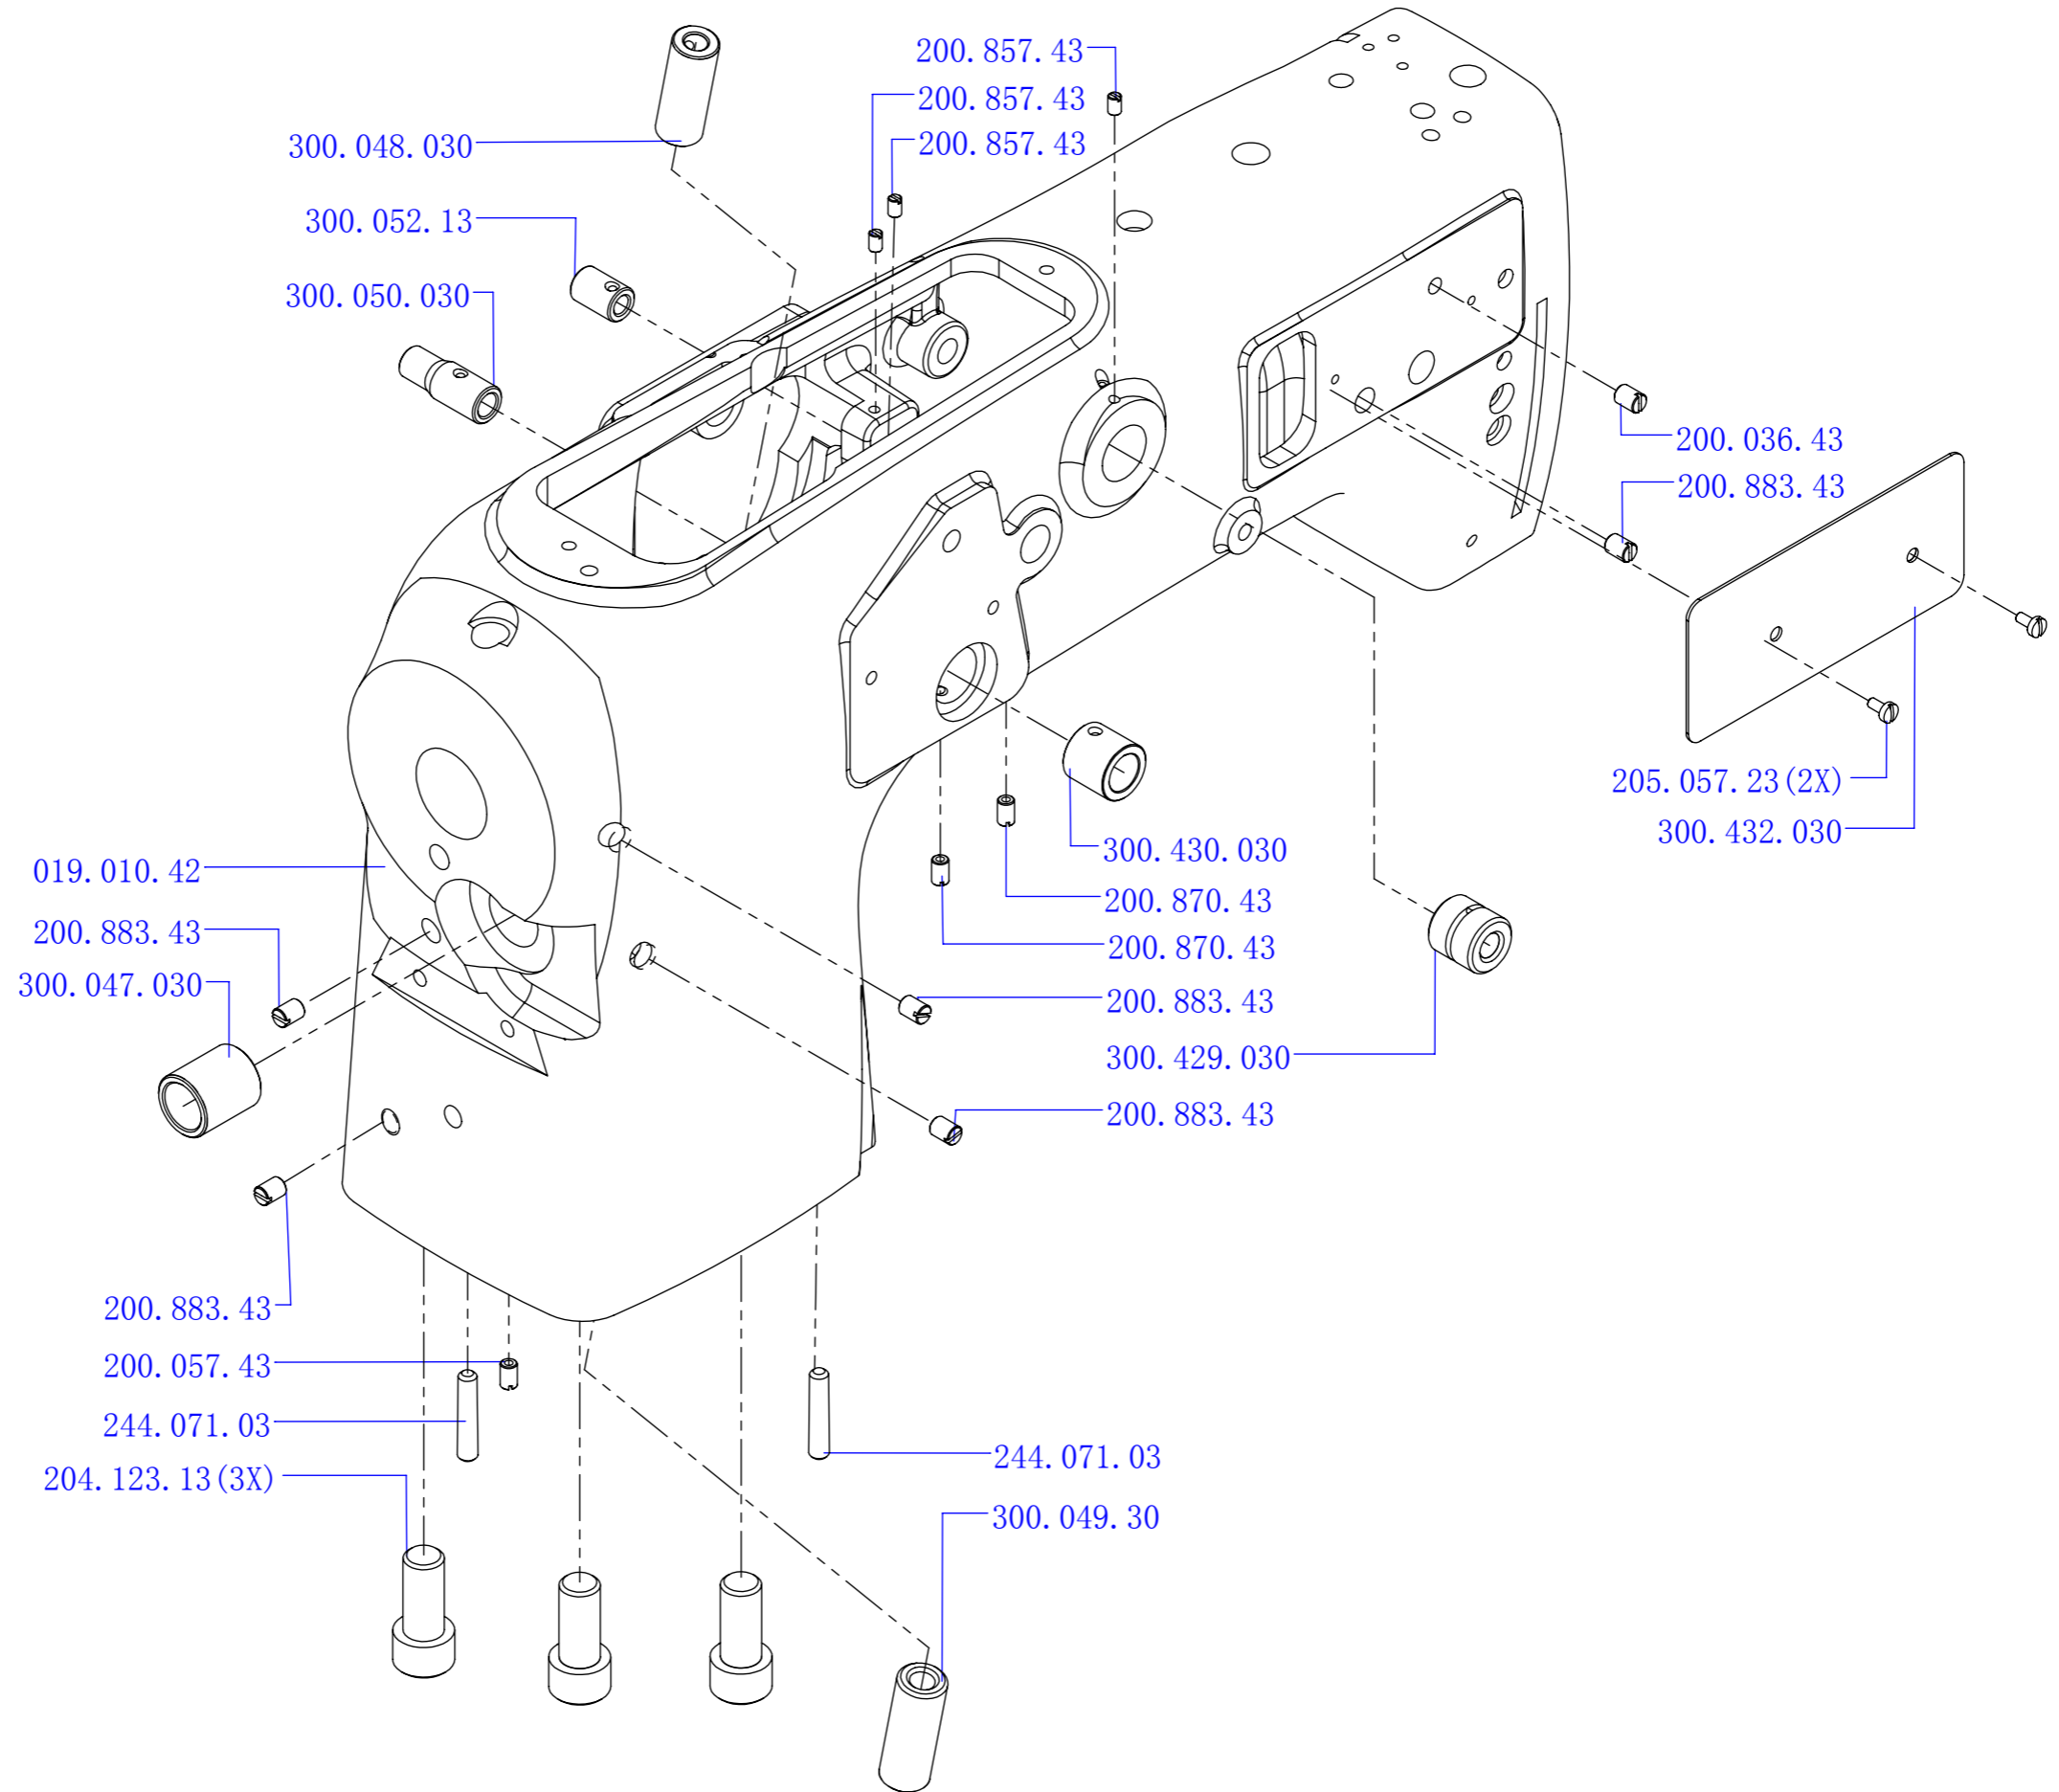

PARTS MANUAL

Medium-weight Materials Utility-decorative
stitch Zigzag Industrial Sewing Machine

Turn off the power switch when carrying out inspection,
adjustment and maintenance

16