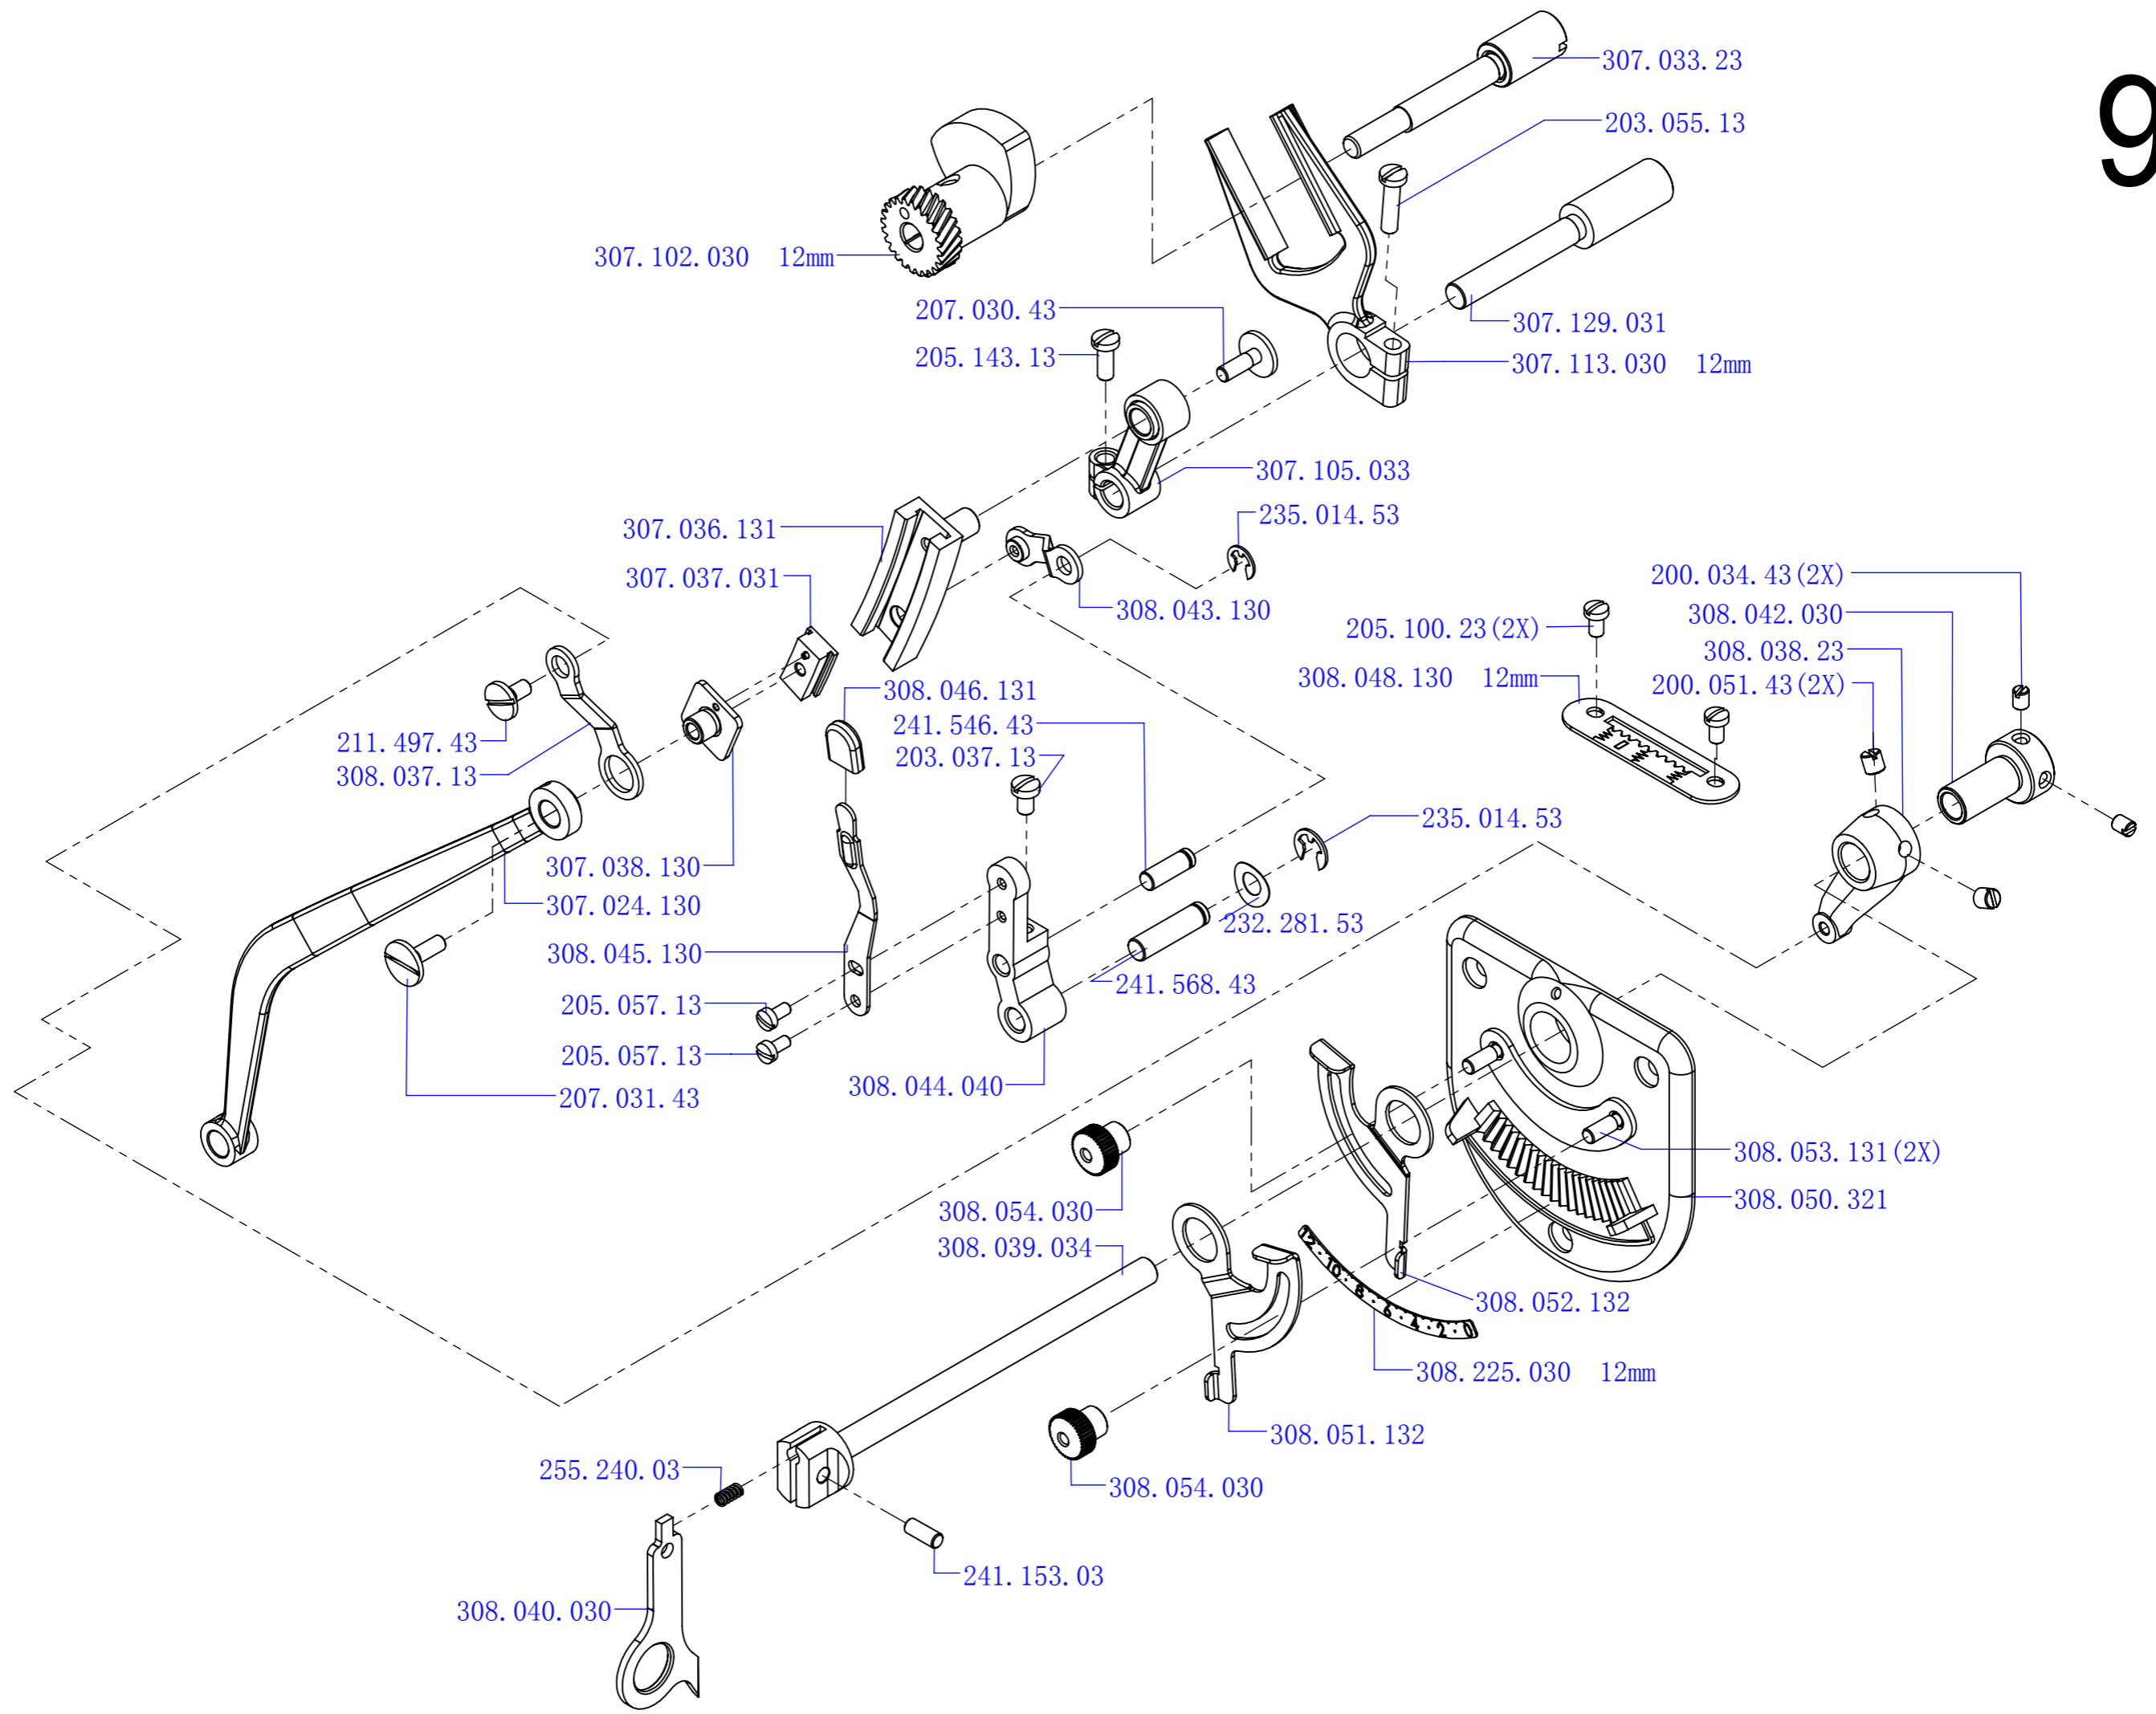

PARTS MANUAL

Medium-weight Materials Utility-decorative
stitch Zigzag Industrial Sewing Machine

Turn off the power switch when carrying out inspection,
adjustment and maintenance

16