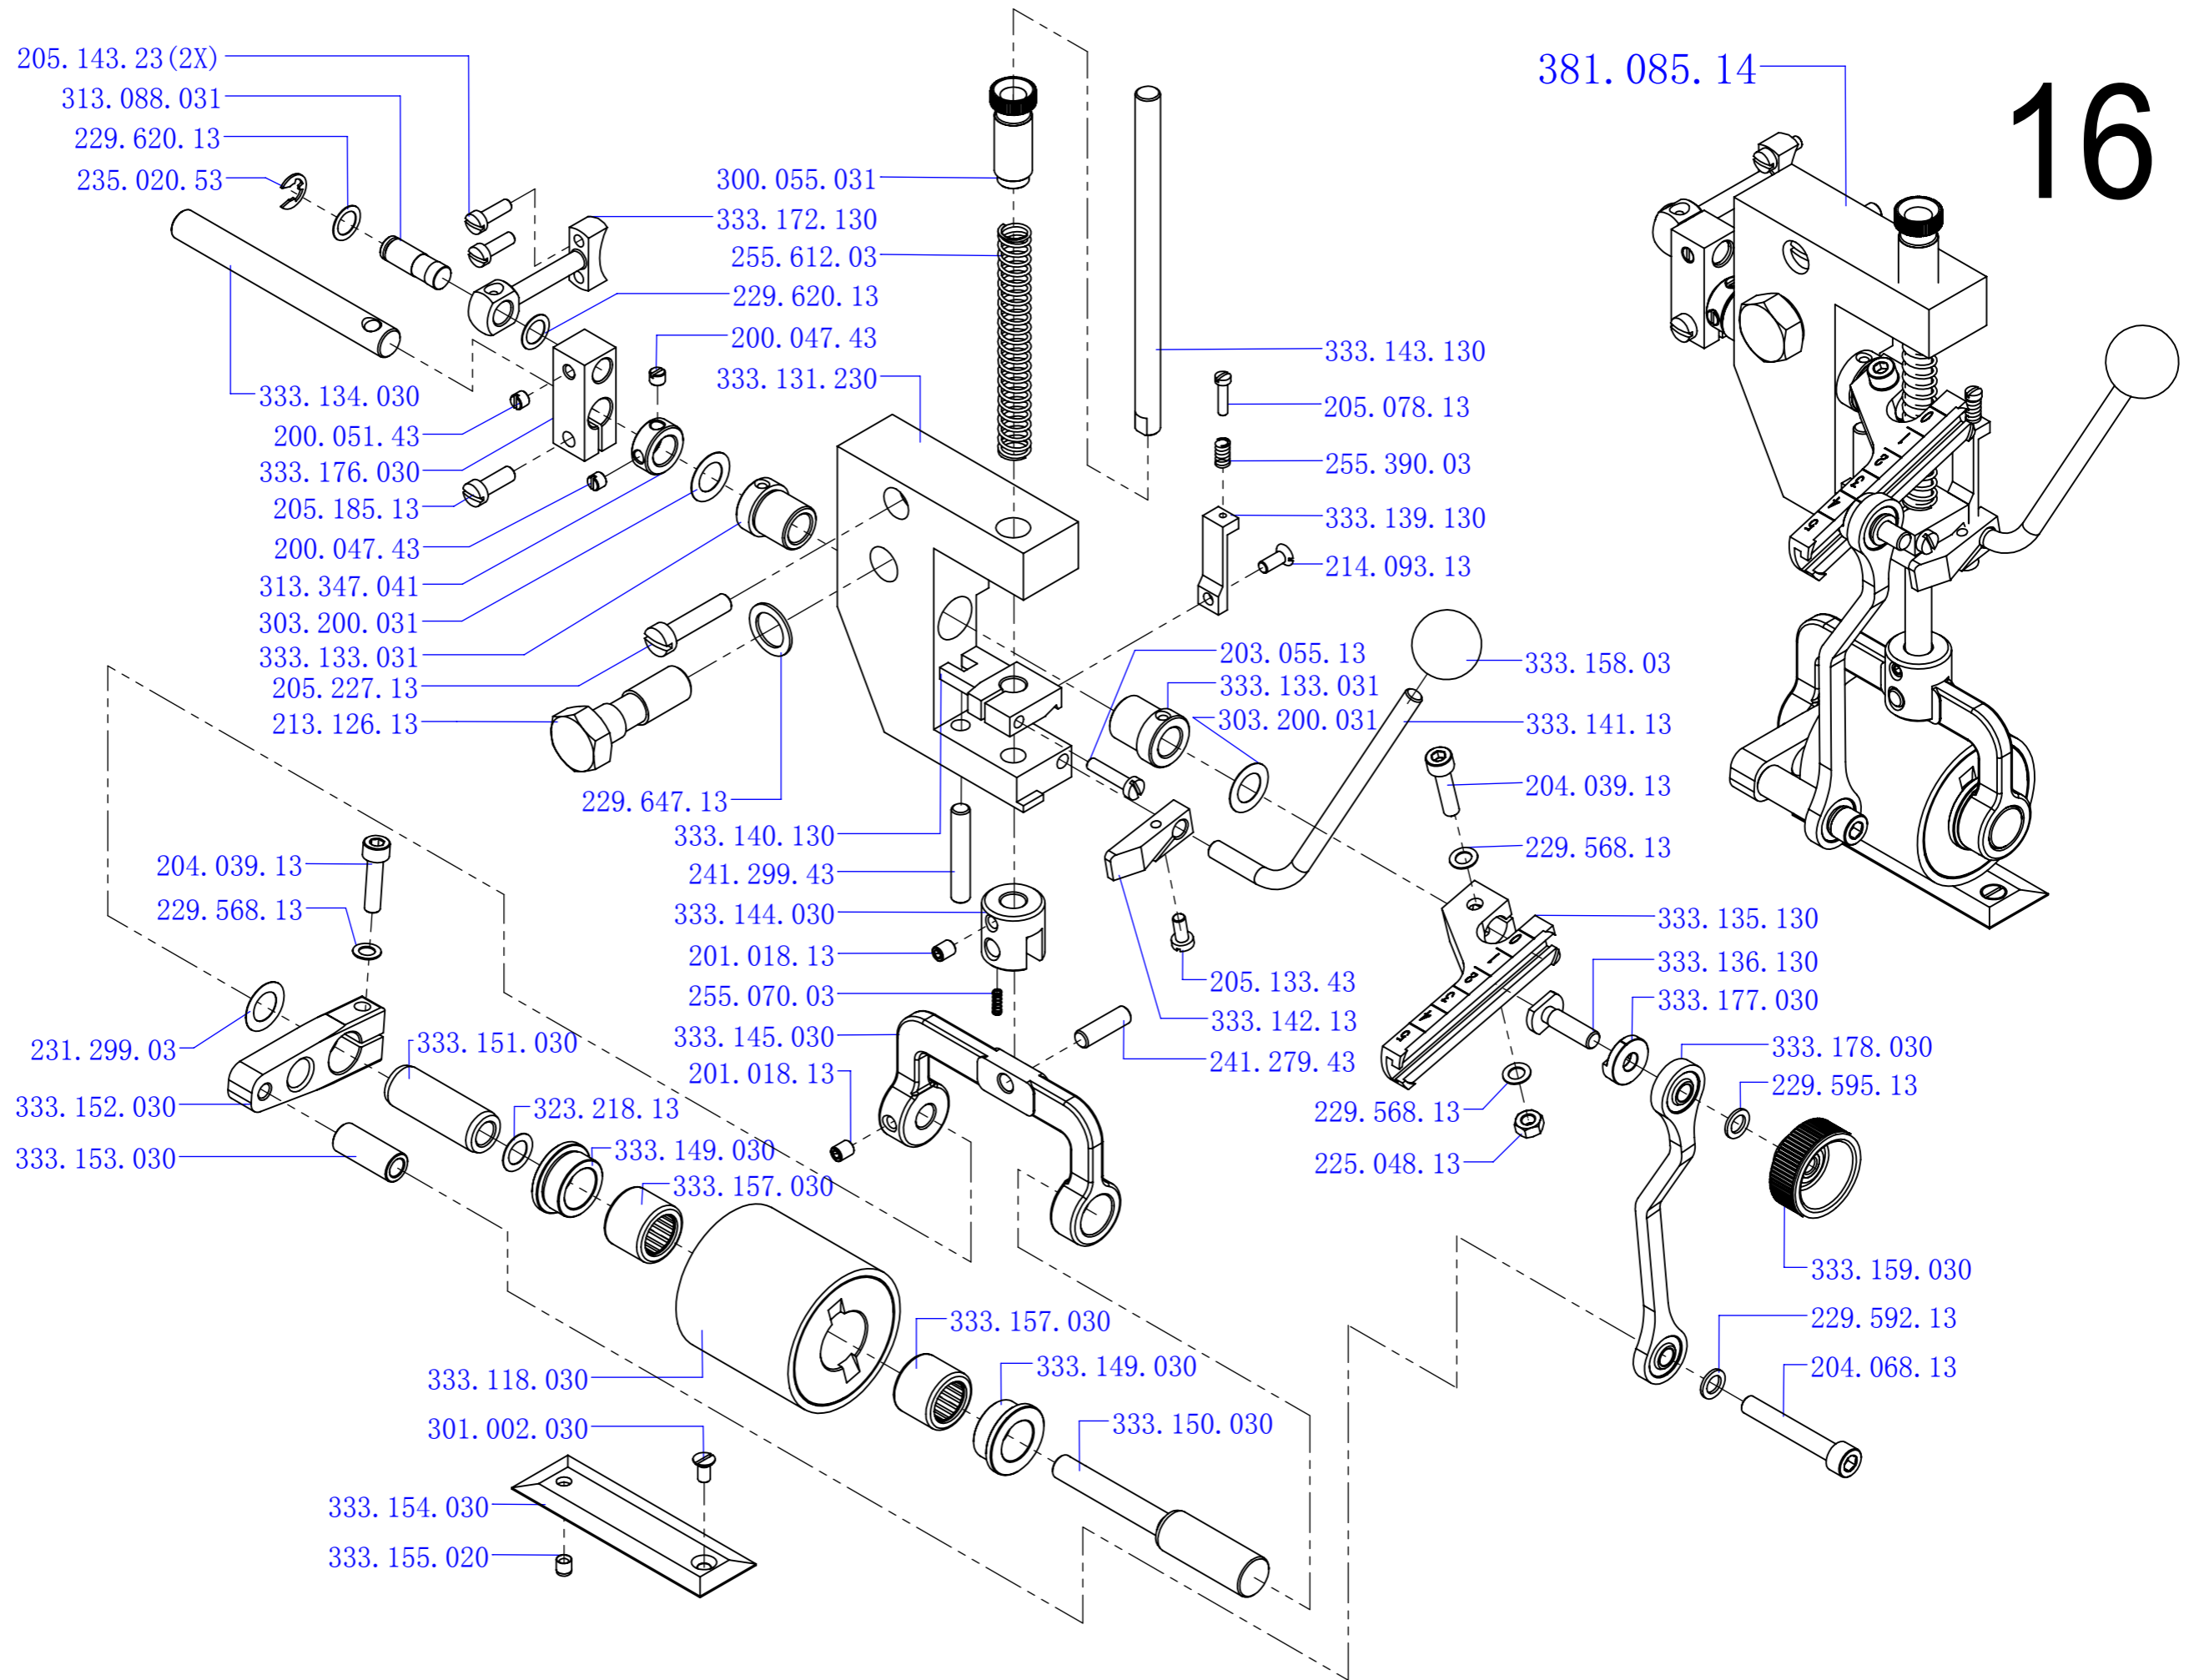

PARTS MANUAL

Medium-weight Materials Utility-decorative
stitch Zigzag Industrial Sewing Machine

Turn off the power switch when carrying out inspection,
adjustment and maintenance

16