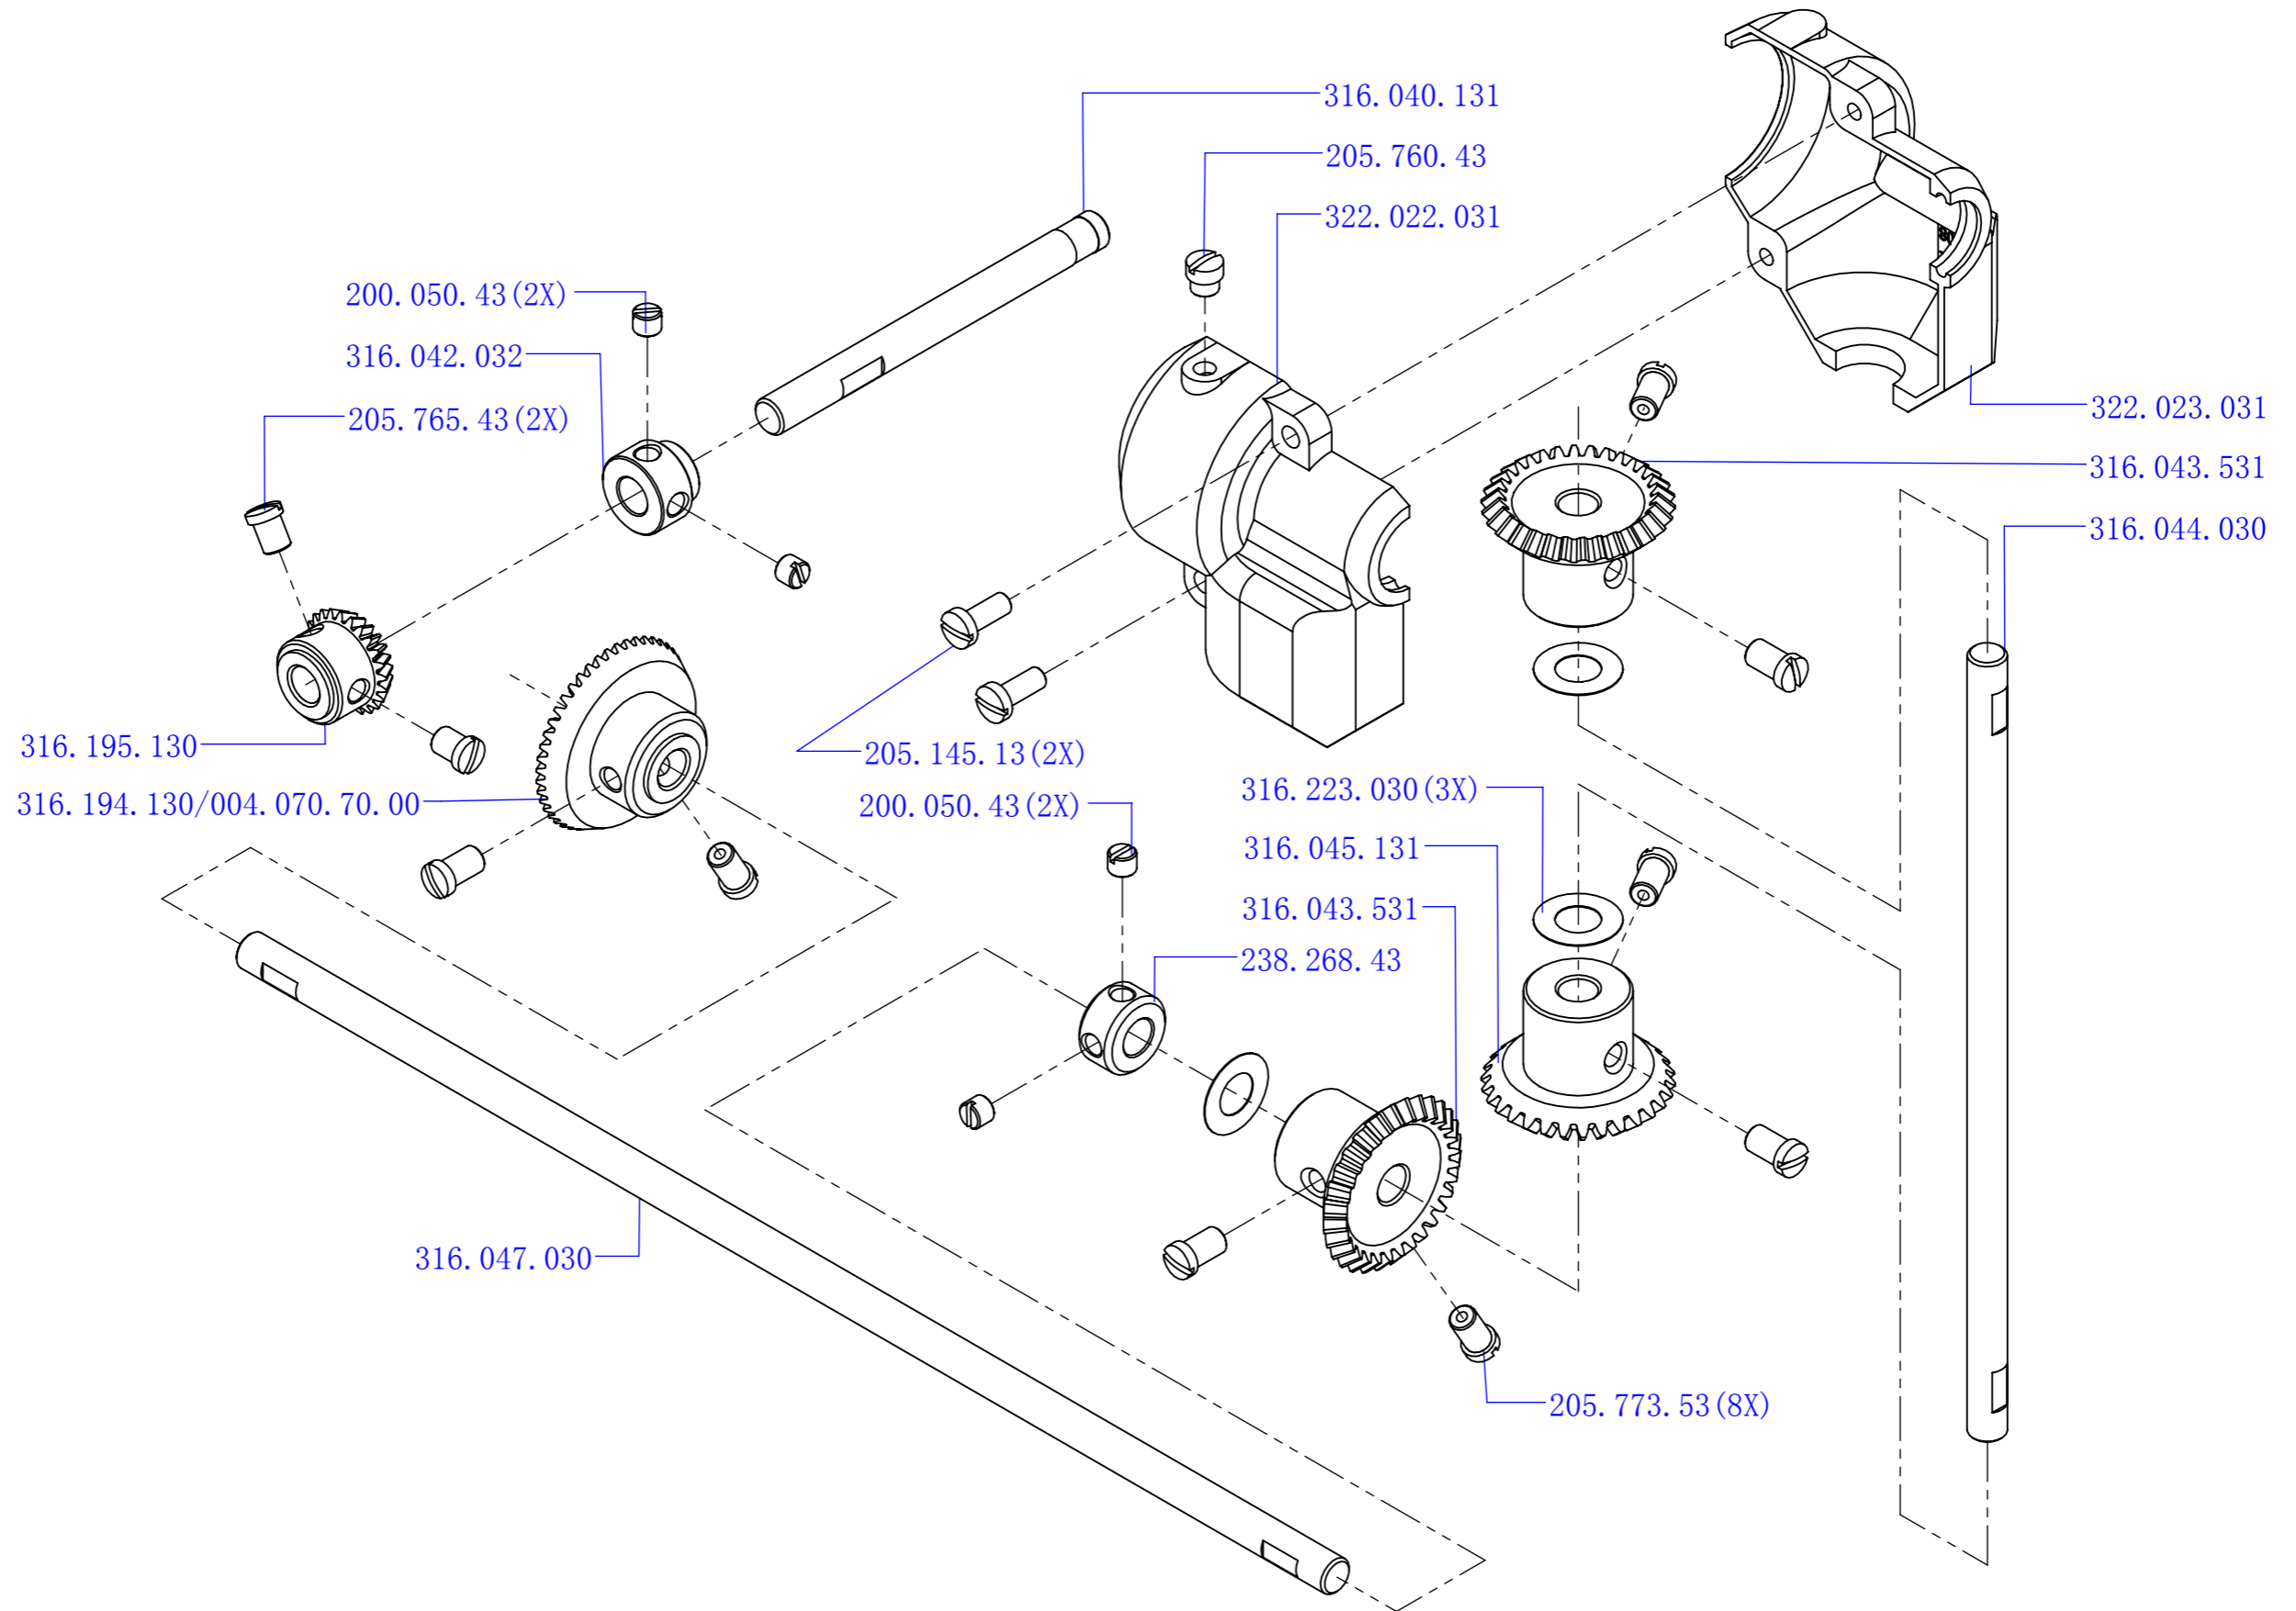

PARTS MANUAL

Medium-weight Materials Utility-decorative
stitch Zigzag Industrial Sewing Machine

Turn off the power switch when carrying out inspection,
adjustment and maintenance

16