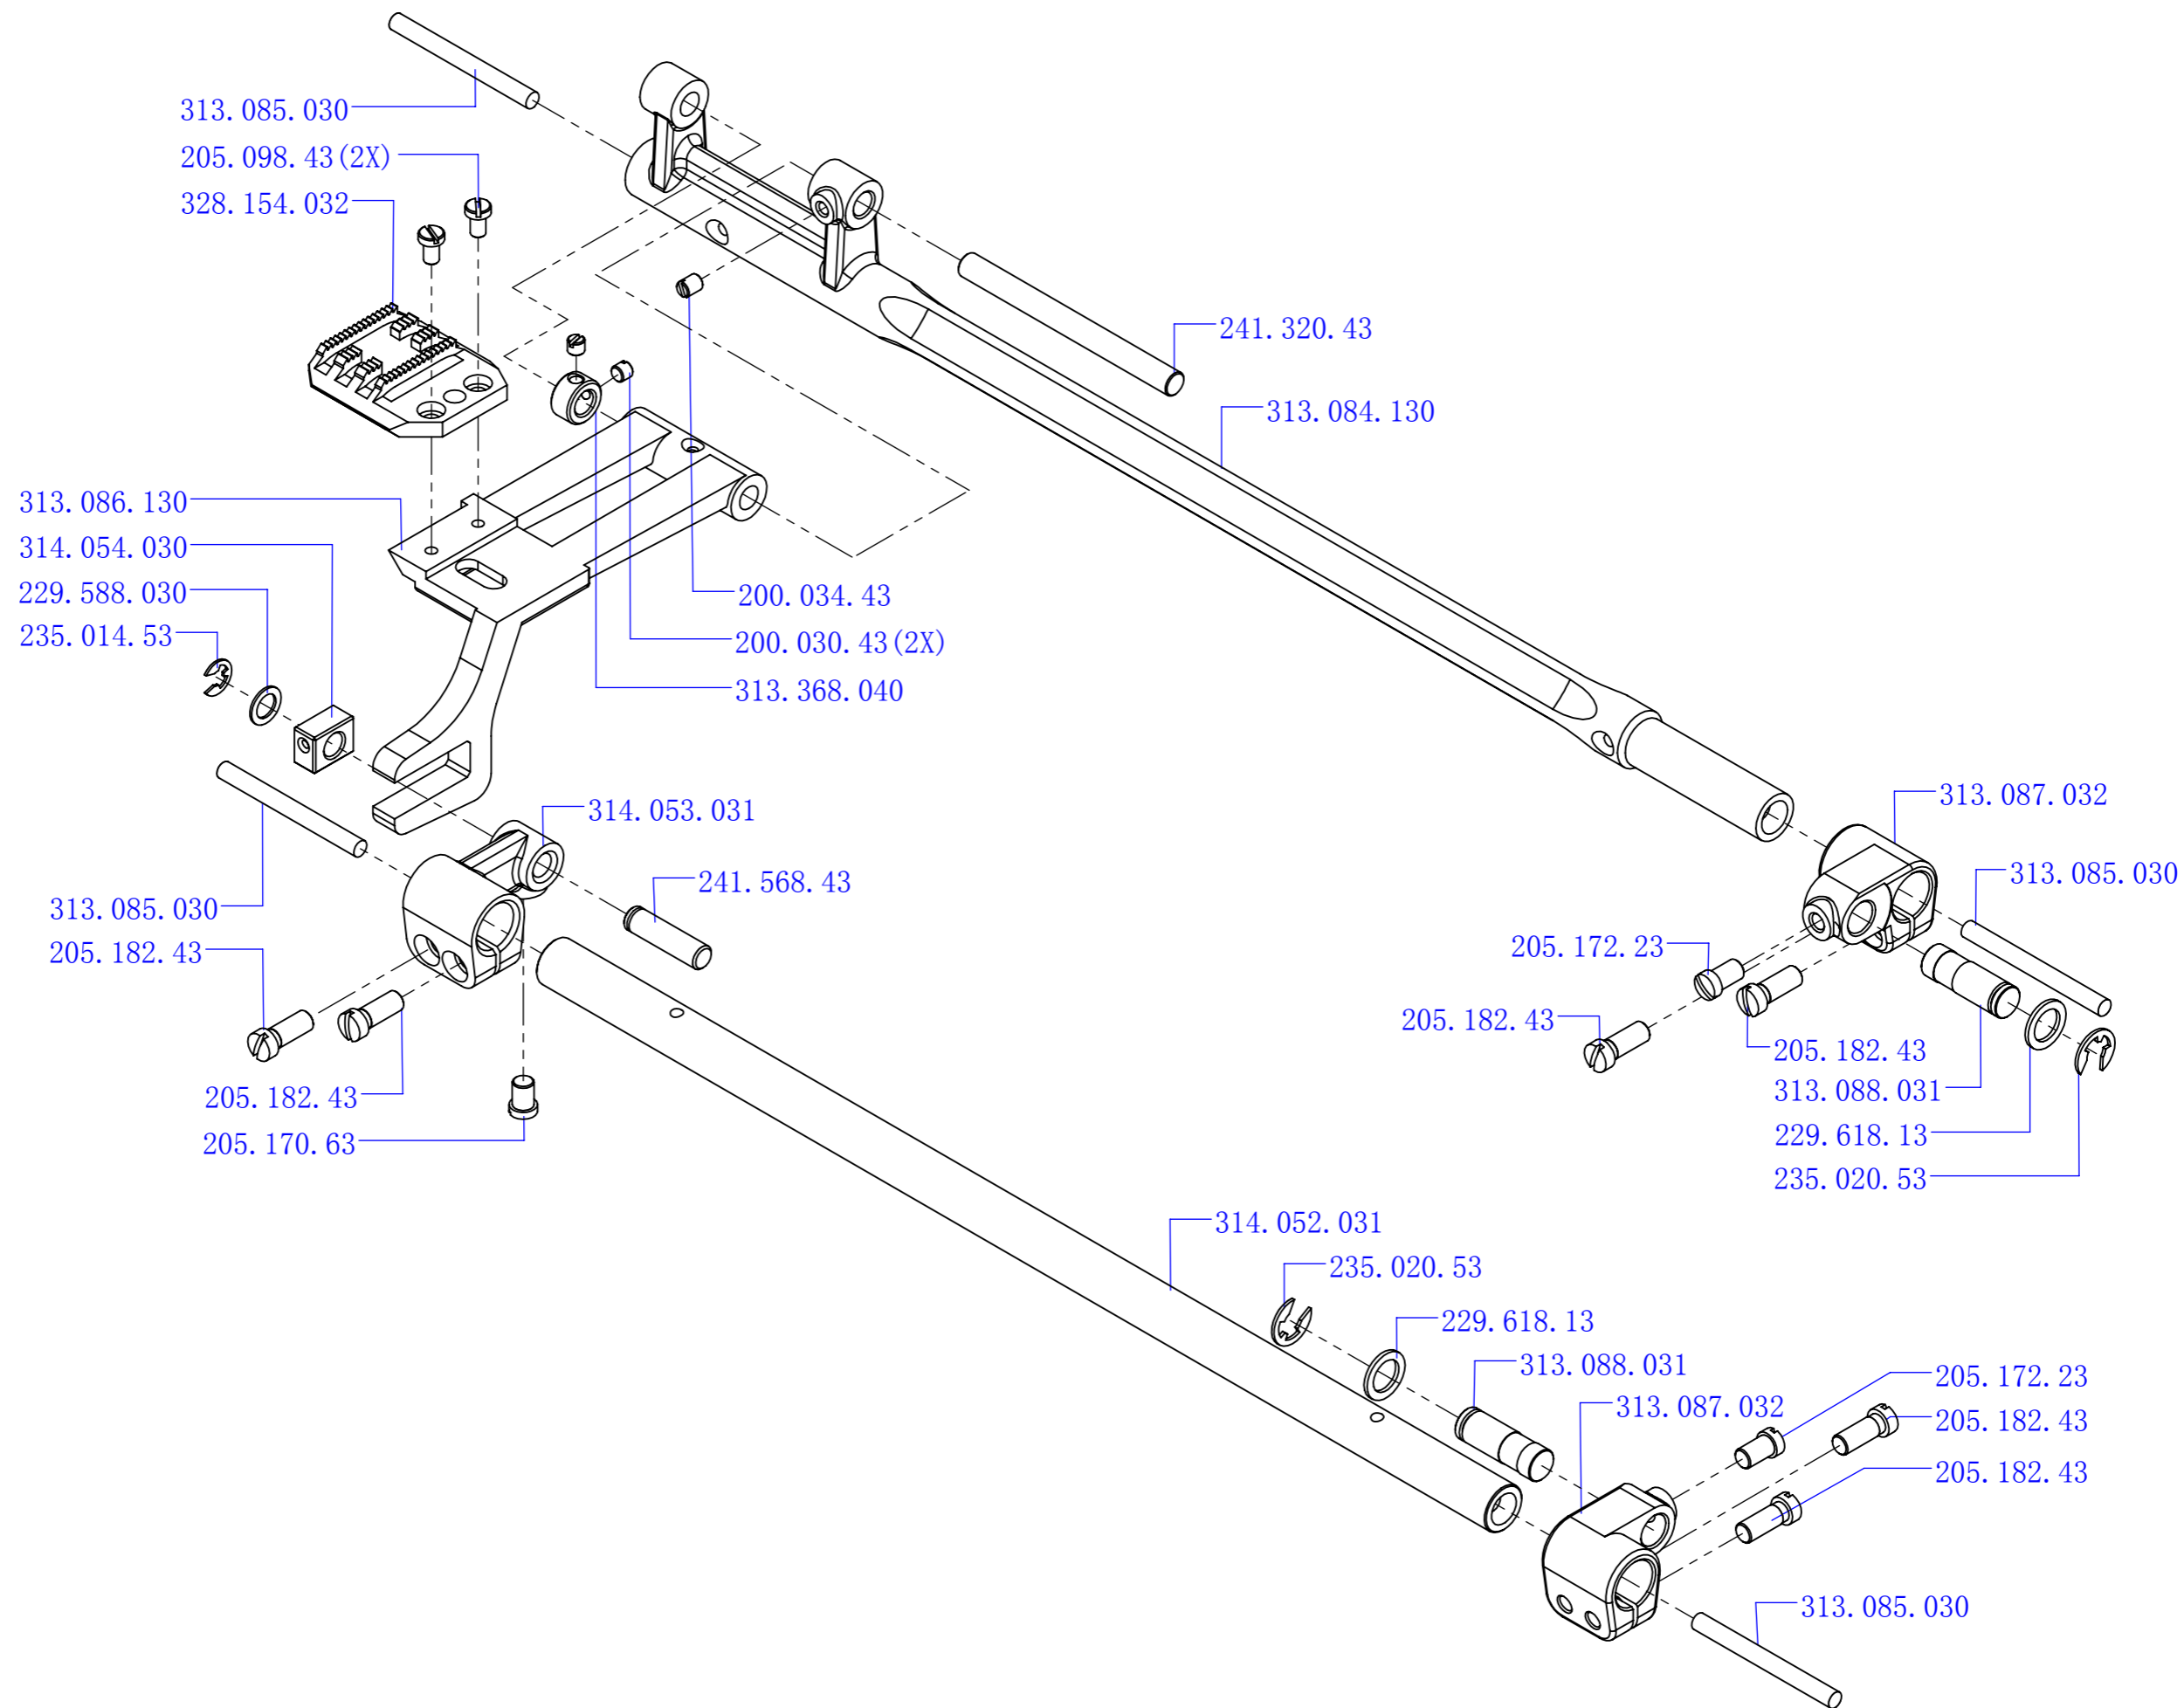

PARTS MANUAL

Medium-weight Materials Utility-decorative
stitch Zigzag Industrial Sewing Machine

Turn off the power switch when carrying out inspection,
adjustment and maintenance

16