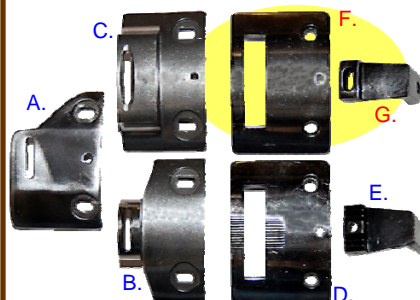

ARTISAN®

Needle Plates and Feed Dogs

for
TORO-3000,
TORO-3200,
TORO-4000,
TORO 4500,
Juki TSC-441, Pro
2000,

A. Slotted 43332 $85.00
B. Stirrup 43333 $129.00
C. Holster 43334 $129.00
D. Fabric 43337 $55.00
E. Fabric 211-63400 $69.00
F. Leather 43337-L 211-63400-L $55.00
G. Leather 43337-L 211-63400-L $75.00

PRESSER FEET FOR: WALKING FEET MACHINES

ARTISAN®: 1797AB & 797 AB Series, JUKI: DU 141 H, NAKAJIMA: 180L
BROTHER: B 797, MITSUBISHI: DY and LY Series, CHANDLER: 337, and Others.

Zipper / Cording Feet Set
Right Side U-192R,U-193R **40.00**
PER SET

Zipper / Cording Feet Set
Left Side U-192Q, U-193Q **40.00**
PER SET

Welting Feet Sets NEW STYLE
U-192KC 1/4", U-193K **40.00**
PER SET

Leather Feet Sets
U-192T, U-193T **40.00**
PER SET

PRESSER FEET FOR: Compound Feed, Walking Feet Machines.

ARTISAN®: 618-1 Series, 4400 Series, 2618 Series JUKI: LU 563, DNU 241H, 1541, LU-1508, etc.
BROTHER: B 837, F-52, F-53 CONSEW: 206 RB, 225, 226 R, 255 RB, SINGER: 111w, 211u, 411
MITSUBISHI: 400, 4400, 4410, TACSEW: 111, 206, AND OTHERS.

Leather Foot Sets
S514 **40.00**
PER SET

Welting Feet Sets
S32, S95 **40.00**
PER SET

Zipper / Cording Feet Sets
240135, Outside foot, right side
240158, Inside foot, right side **40.00**
PER SET

**ASK, We Have It All,
IN STOCK**